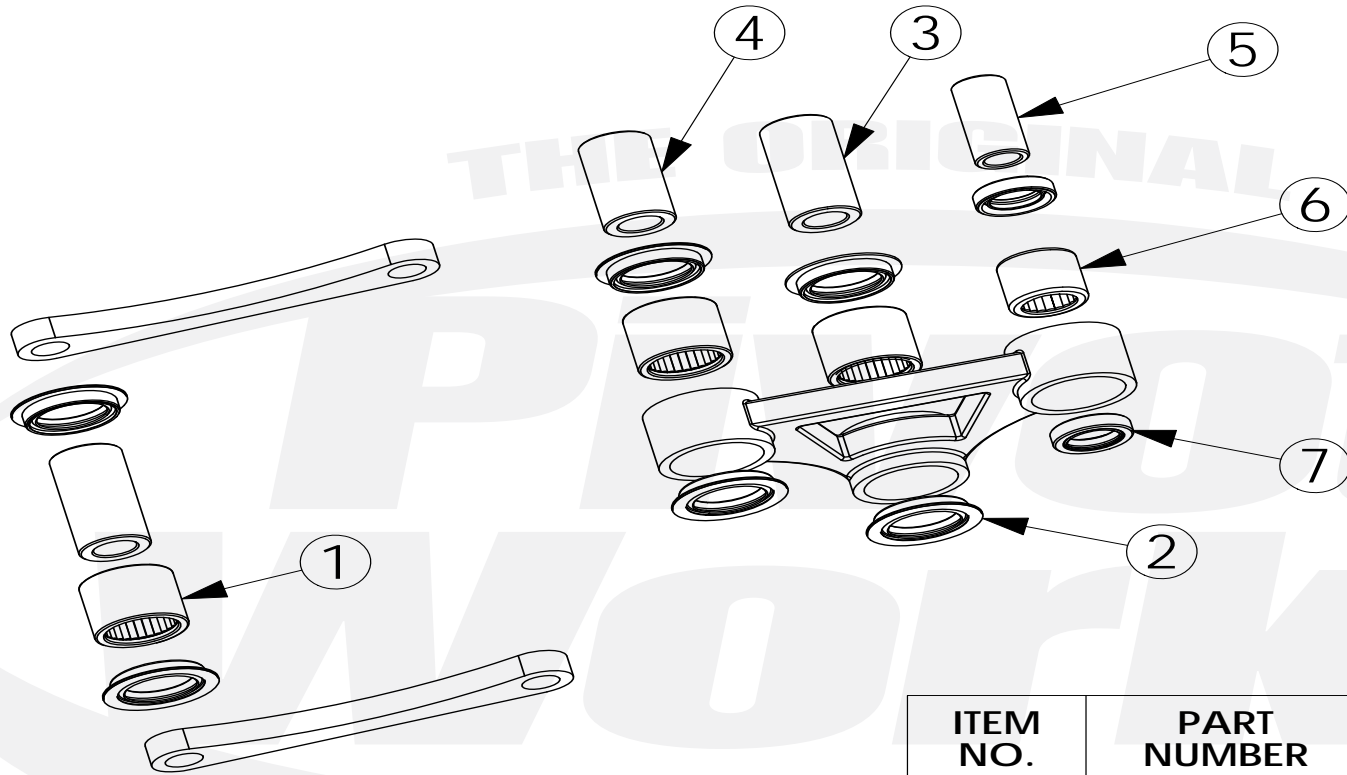

PWLK-H51-000

ITEM NO.	PART NUMBER	DESCRIPTION	QTY.
1	H-FCBE-002	BEARING	3
2	H-SE-025	SEAL	6
3	H-PI-050	PIN	2
4	H-PI-054	PIN	1
5	H-PI-056	PIN	1
6	H-FCBE-006	BEARING	1
7	H-SE-026	SEAL	2