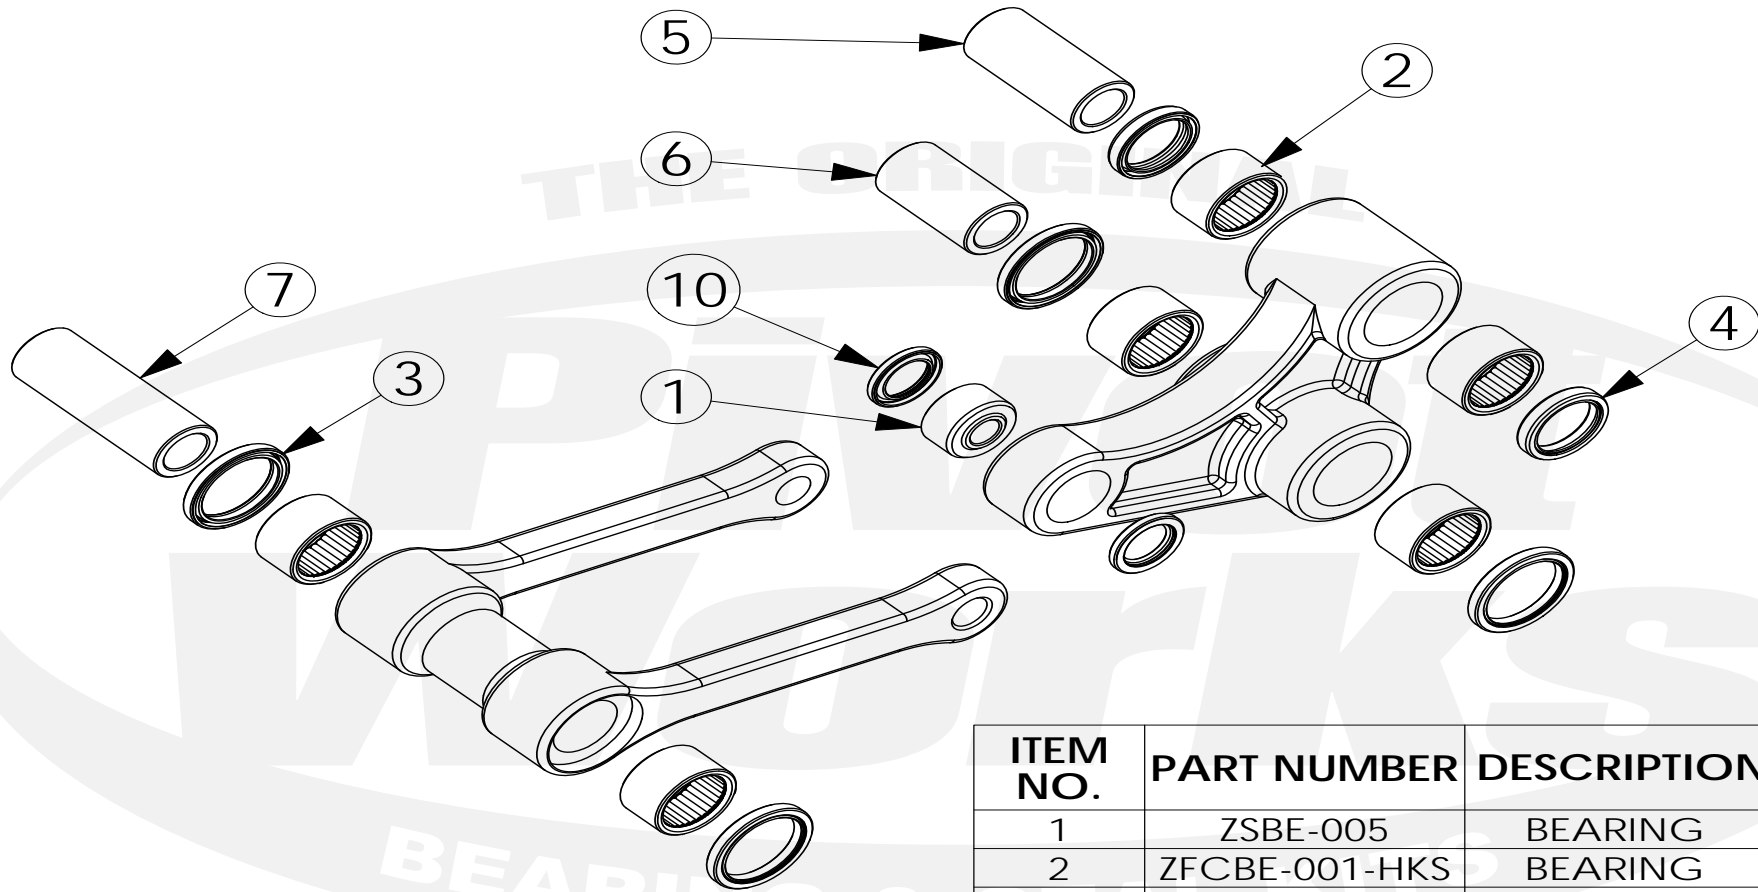

PWLK-H43-000

ITEM NO.	PART NUMBER	DESCRIPTION	QTY.
1	ZSBE-005	BEARING	1
2	ZFCBE-001-HKS	BEARING	6
3	H-SE-011	SEAL	4
4	H-SE-007	SEAL	2
5	H-PI-009	PIN	1
6	H-PI-015	PIN	1
7	H-PI-021	PIN	1
10	SHS-014	SEAL	2