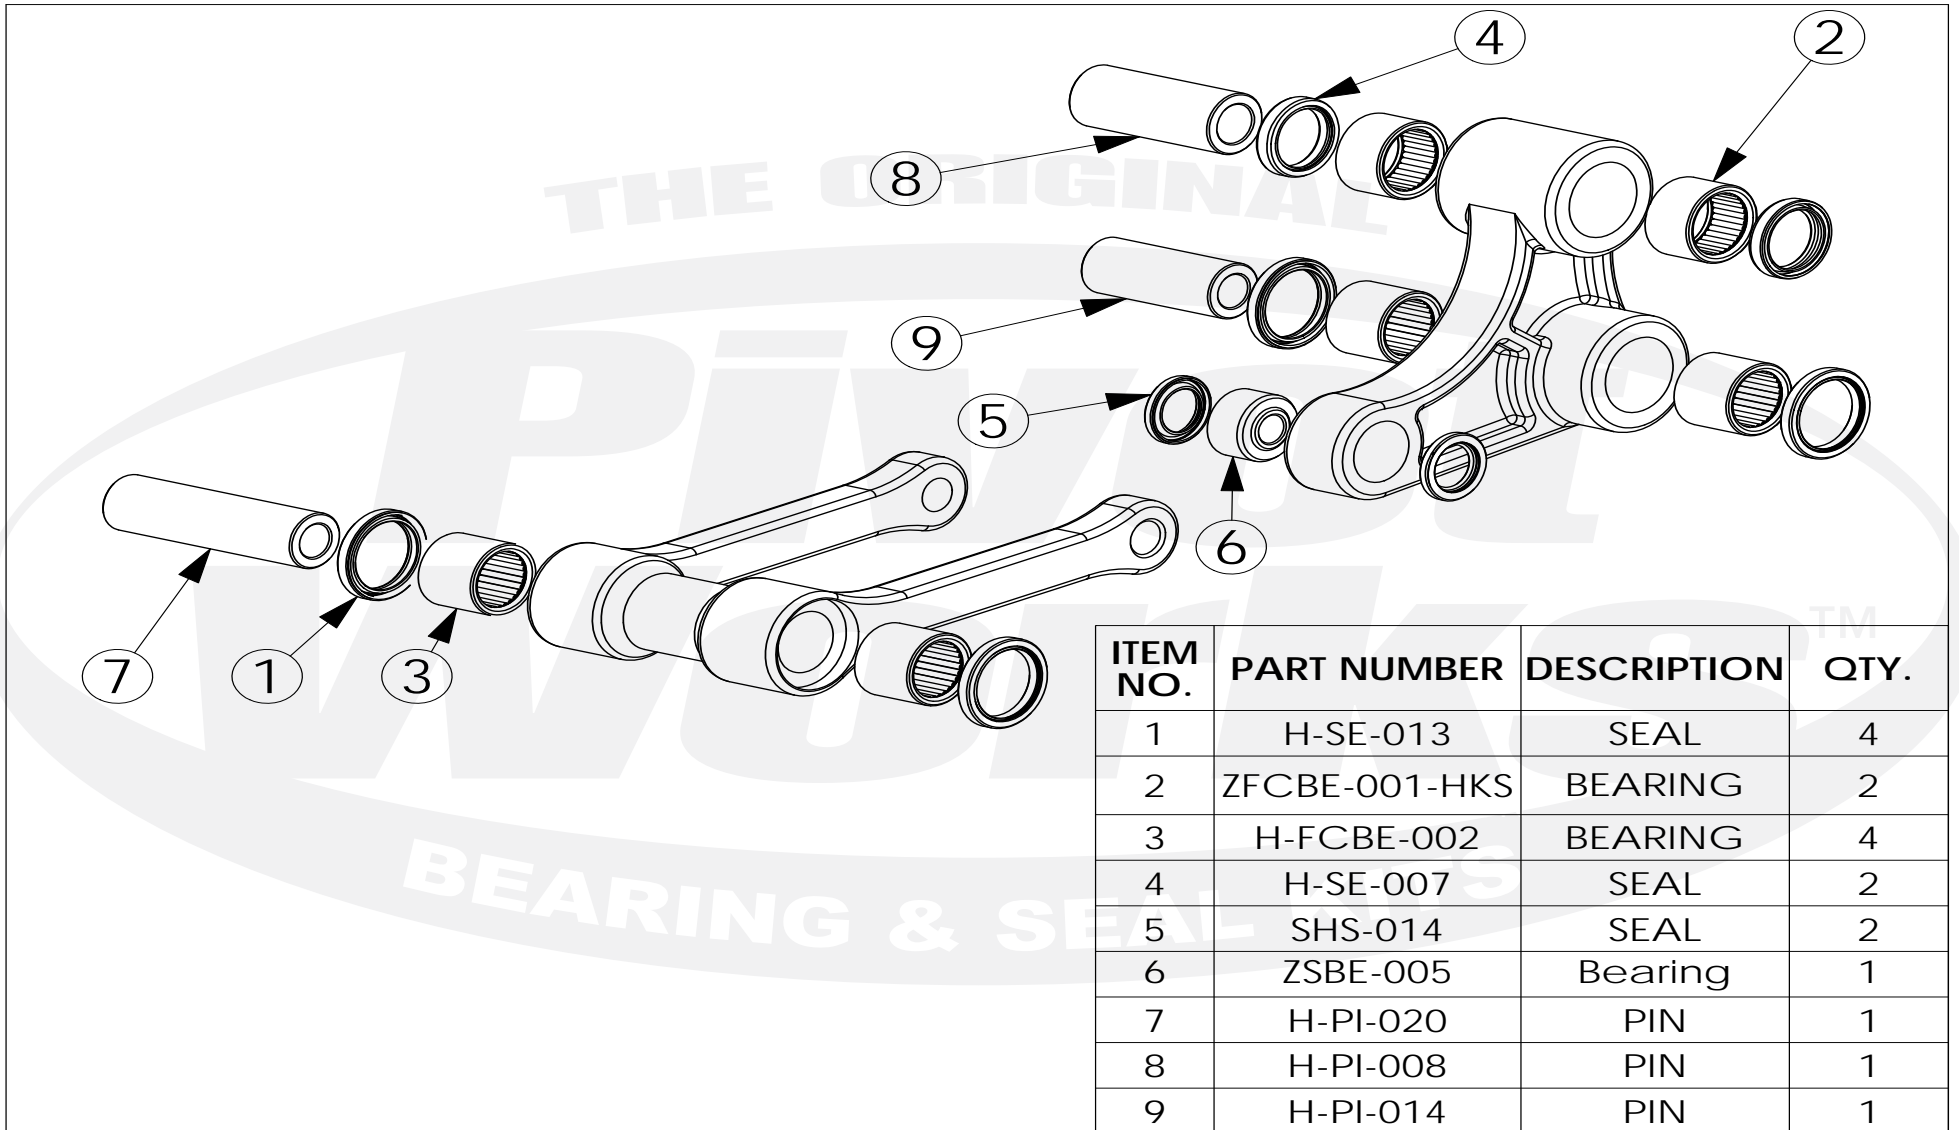

PWLK-H42-000

ITEM NO.	PART NUMBER	DESCRIPTION	QTY.
1	H-SE-013	SEAL	4
2	ZFCBE-001-HKS	BEARING	2
3	H-FCBE-002	BEARING	4
4	H-SE-007	SEAL	2
5	SHS-014	SEAL	2
6	ZSBE-005	Bearing	1
7	H-PI-020	PIN	1
8	H-PI-008	PIN	1
9	H-PI-014	PIN	1