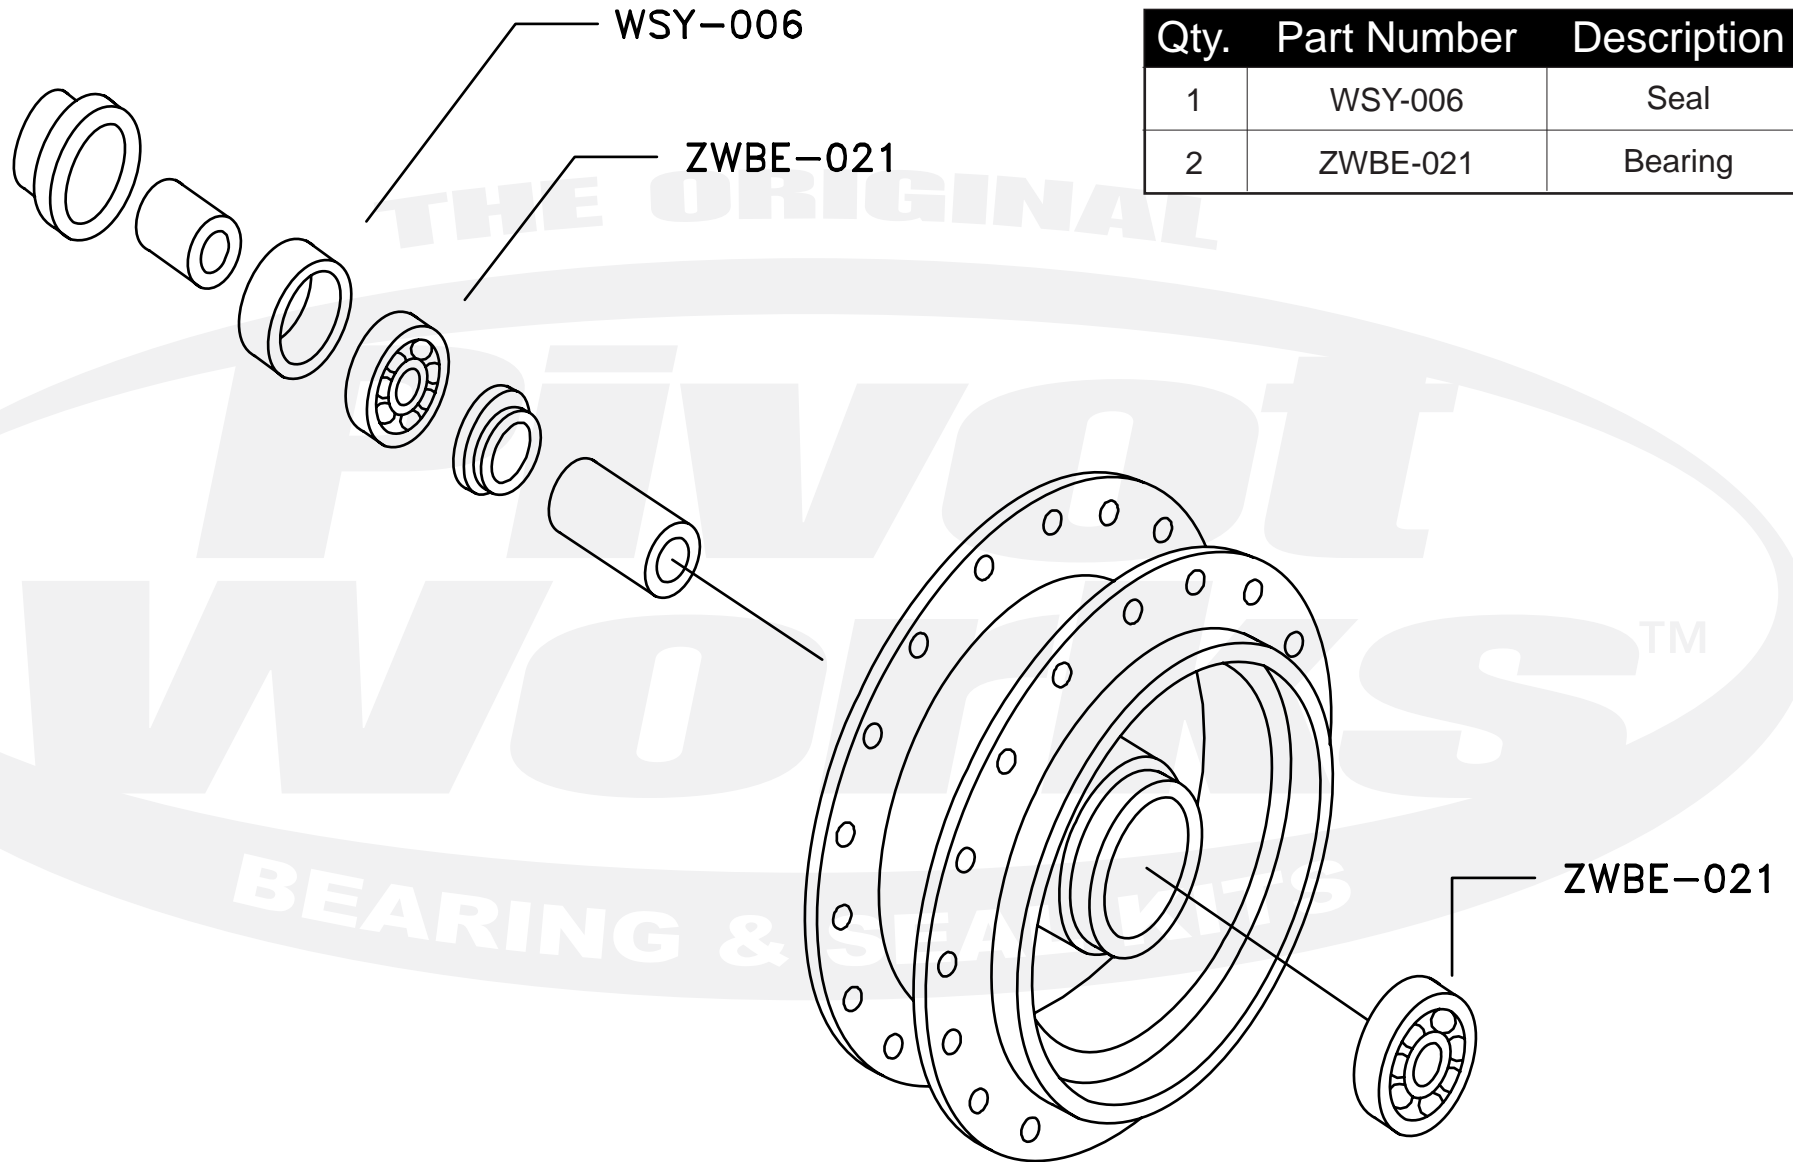

PWFWK-Y18-001

Qty.	Part Number	Description
1	WSY-006	Seal
2	ZWBE-021	Bearing