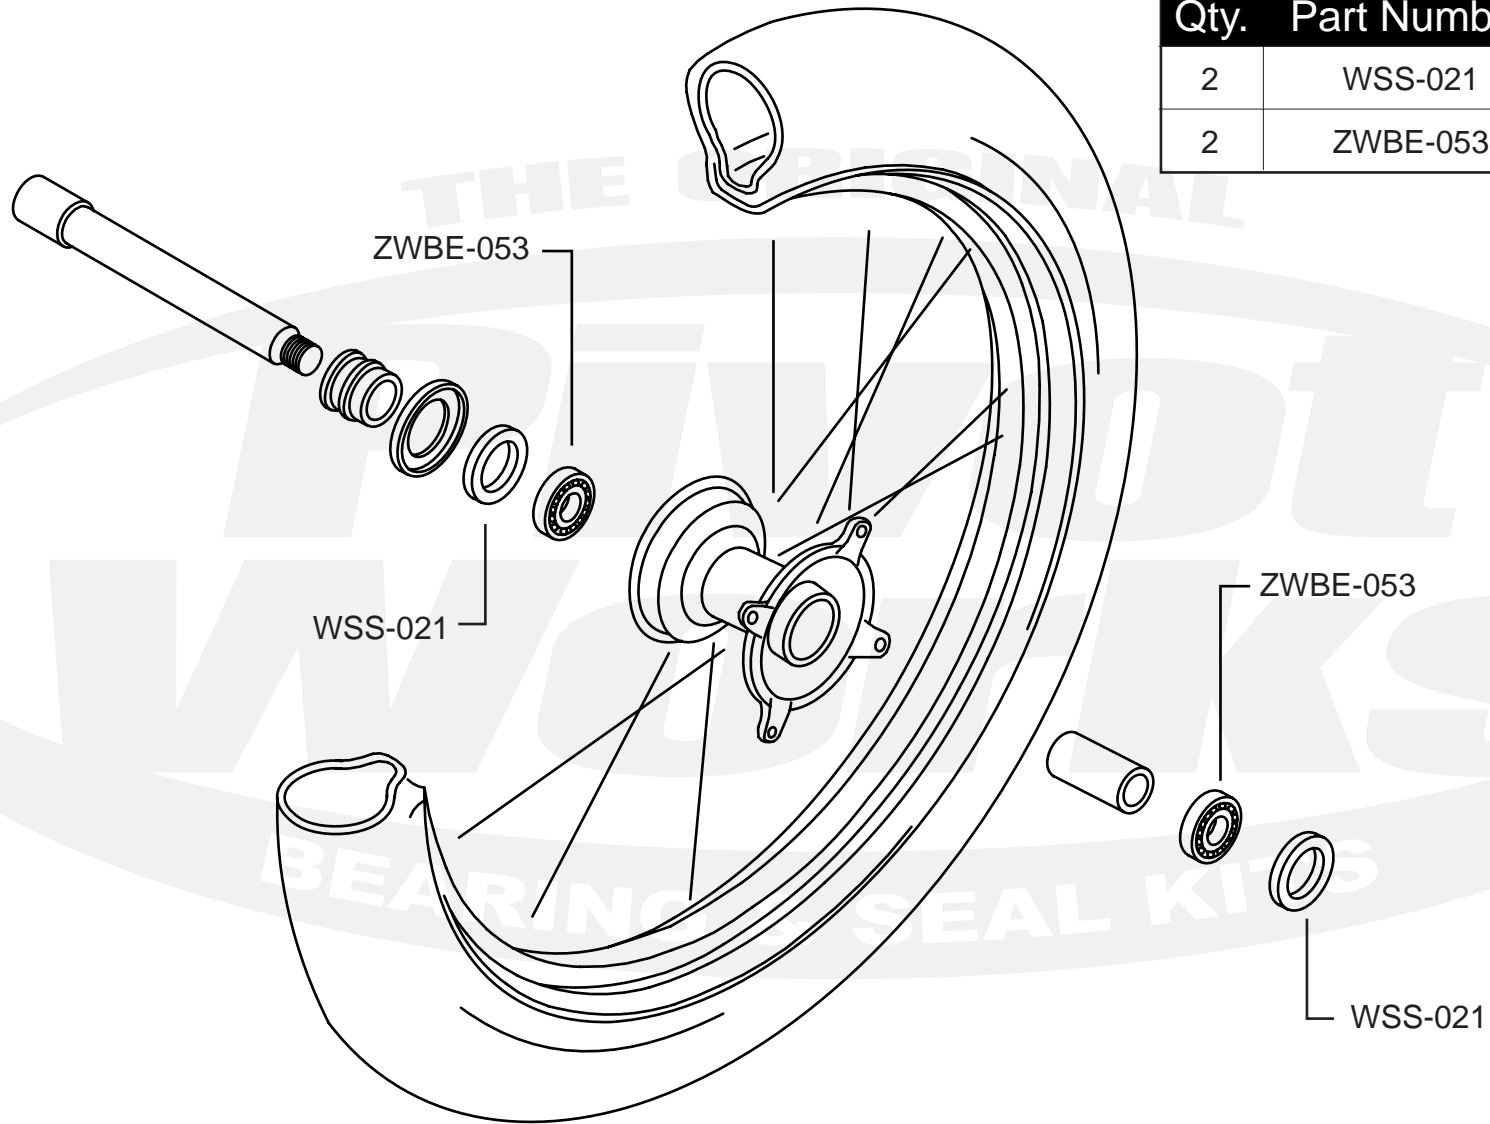

PFWFK-S16-400

Qty.	Part Number	Description
2	WSS-021	Seal
2	ZWBE-053	Bearing