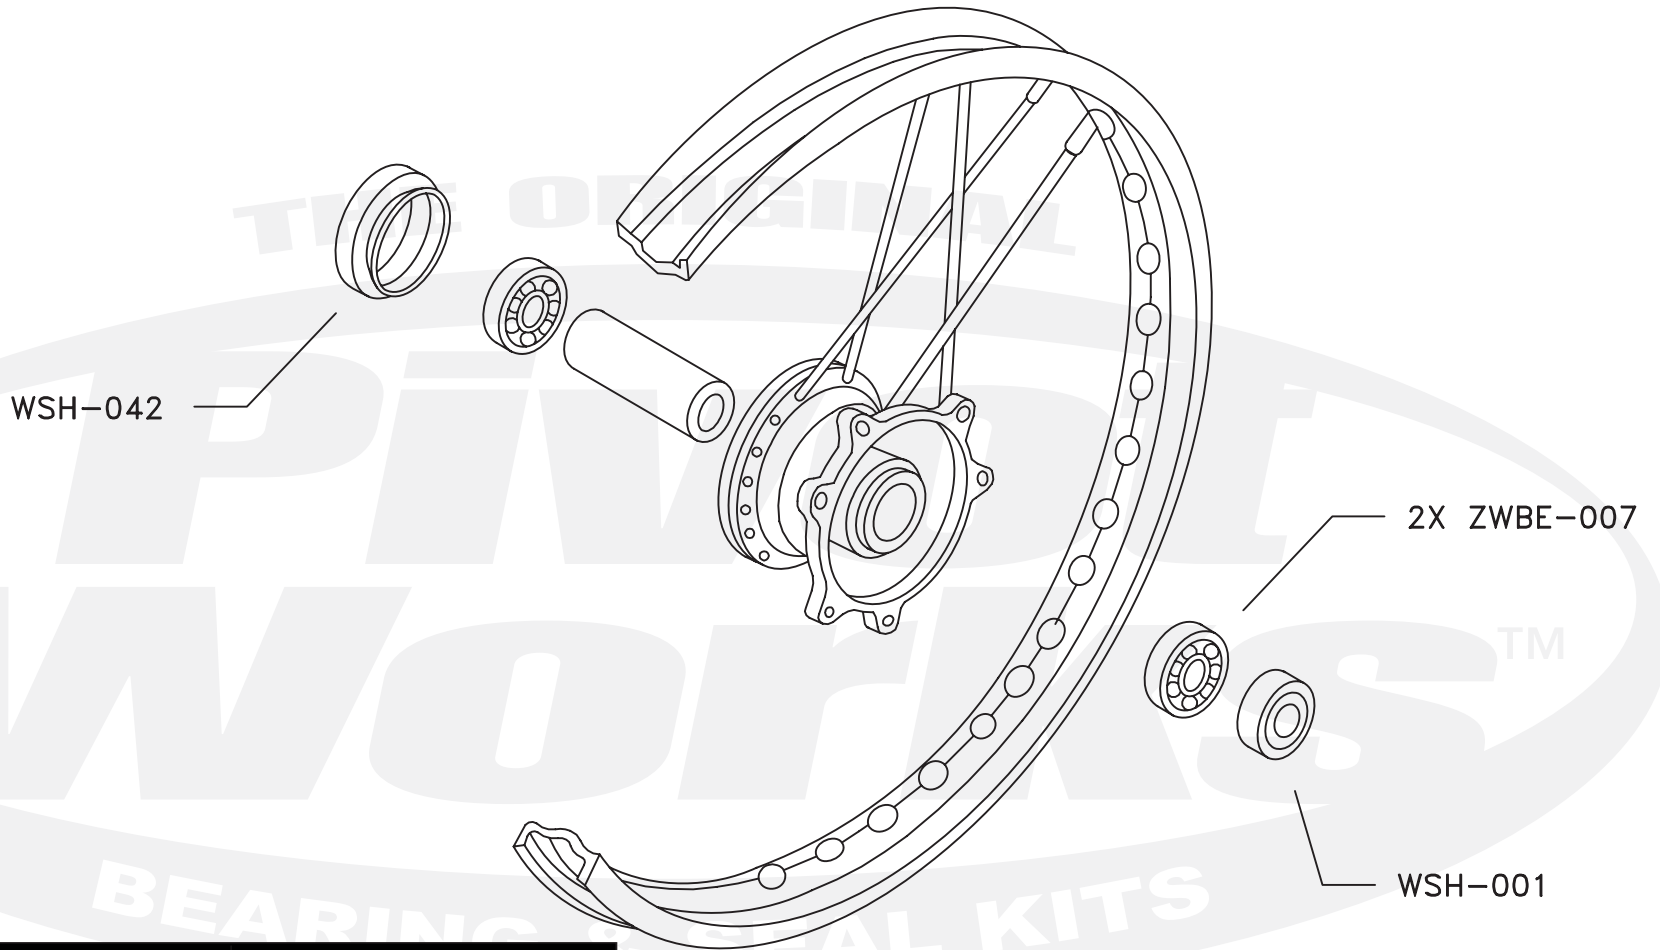

# PWFWK-H21-020

| Qty. | Part Number | Description |
|------|-------------|-------------|
| 1    | WSH-042     | Seal        |
| 1    | WSH-001     | Seal        |
| 2    | ZWBE-007    | Bearing     |