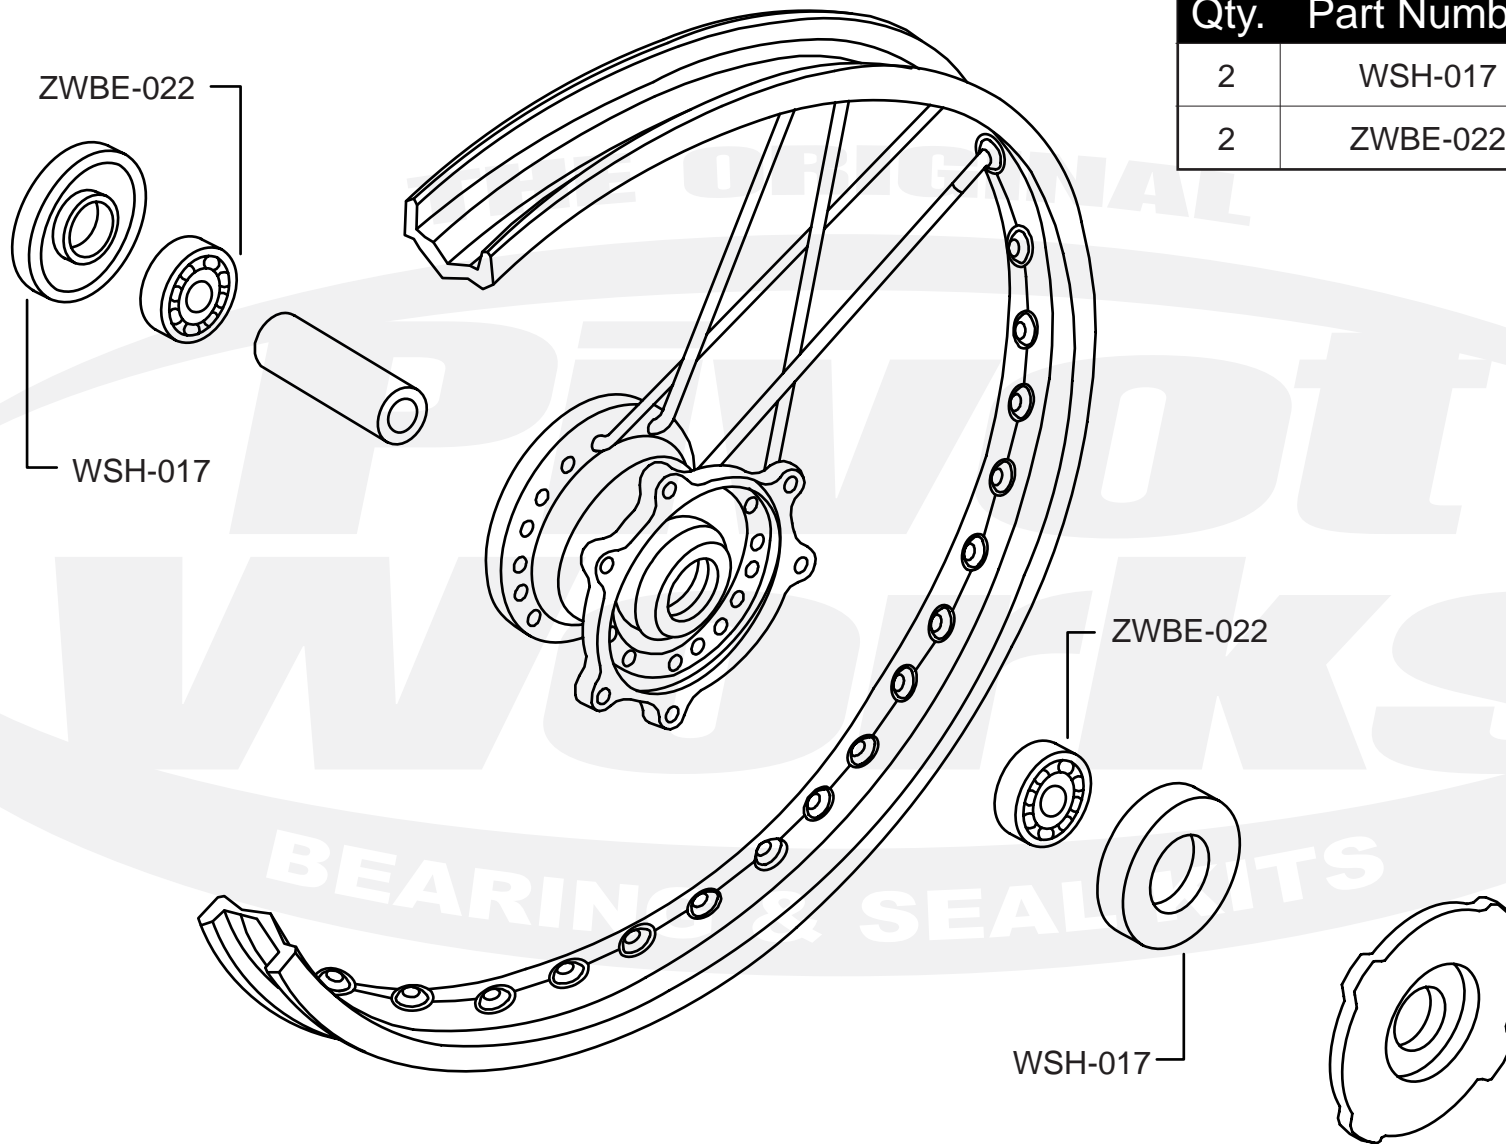

# PFWWK-H04-008

Qty.	Part Number	Description
2	WSH-017	Seal
2	ZWBE-022	Bearing