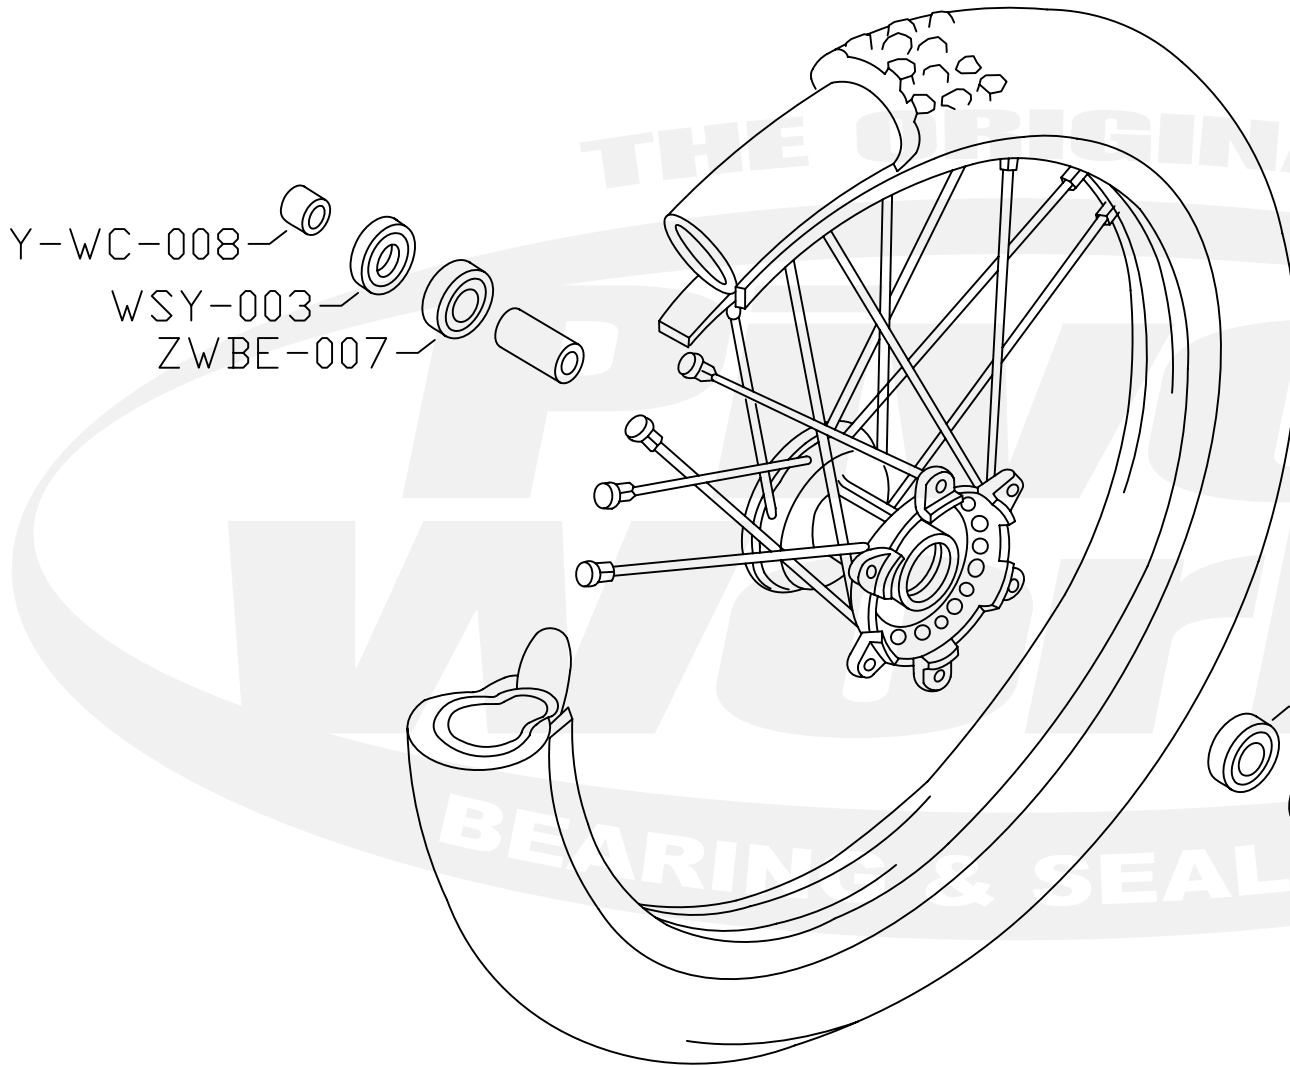

# PFWWC-Y05-500

Qty.	Part Number	Description
4	WCO-001	O-Ring
2	WSY-003	Seal
1	Y-WC-008	Wheel Collar
1	Y-WC-009	Wheel Collar
2	ZWBE-007	Bearing