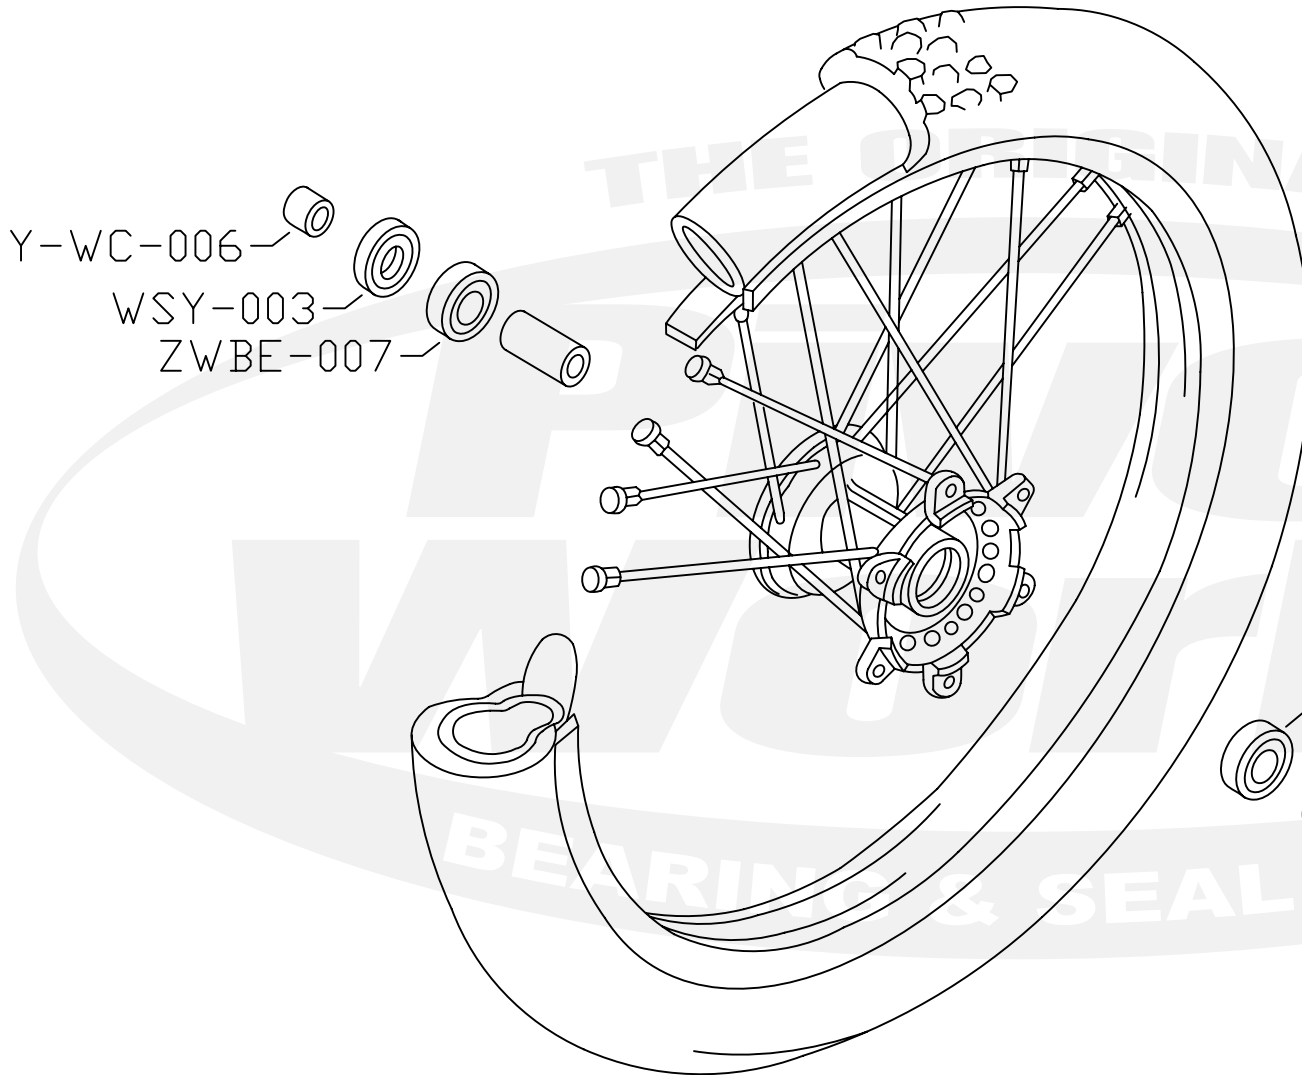

PFWWC-Y04-500

Qty.	Part Number	Description
4	WCO-001	O-Ring
2	WSY-003	Seal
1	Y-WC-006	Wheel Collar
1	Y-WC-007	Wheel Collar
2	ZWBE-007	Bearing