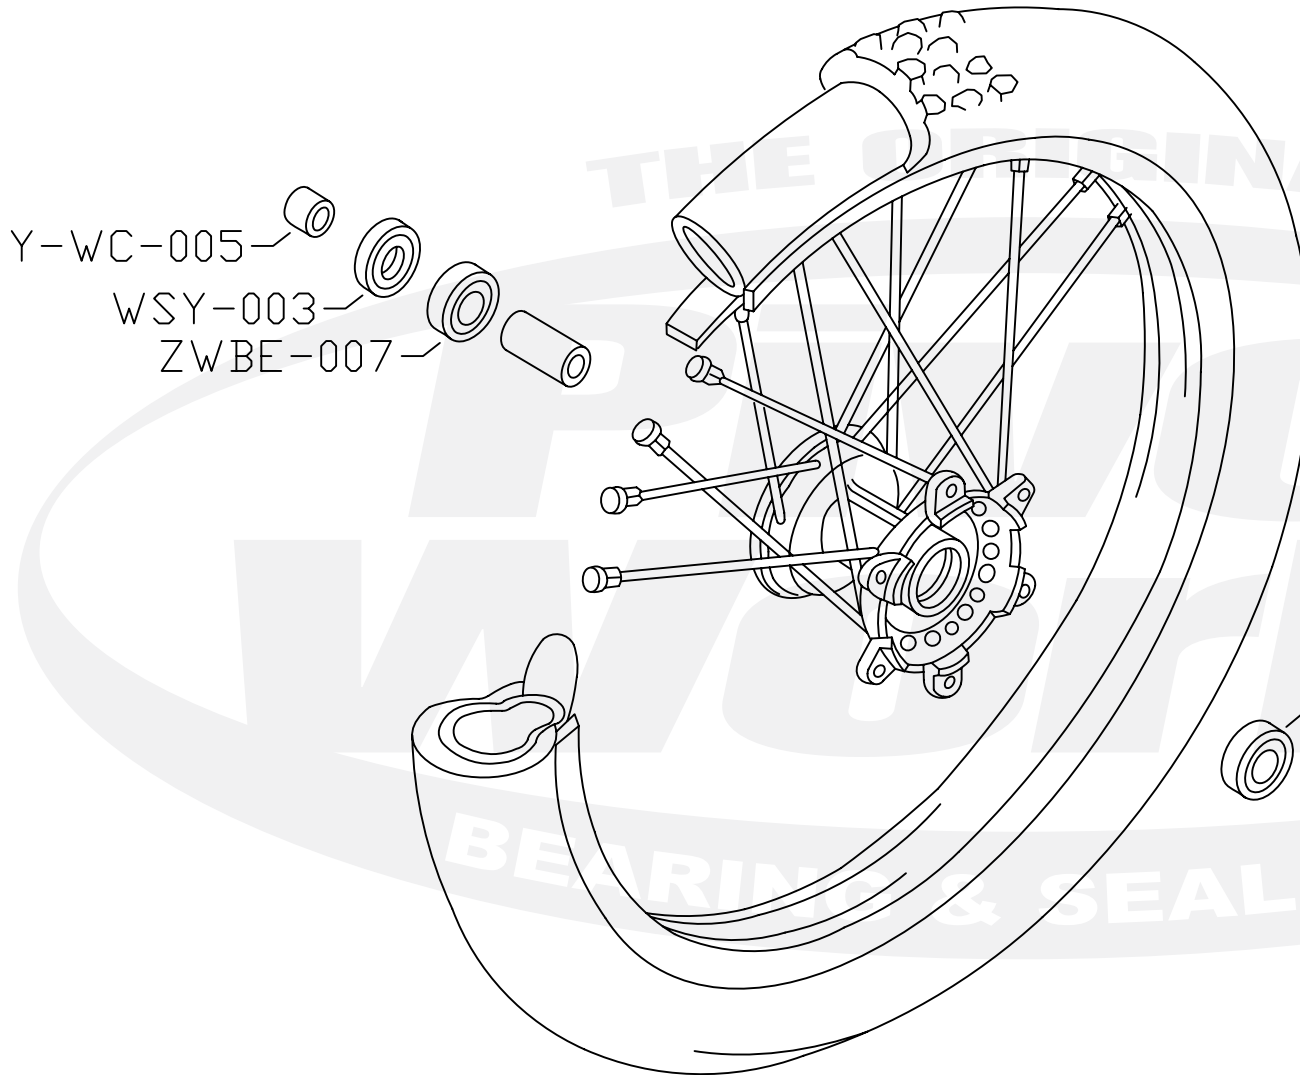

# PFWWC-Y03-500

Qty.	Part Number	Description
4	WCO-001	O-Ring
2	WSY-003	Seal
1	Y-WC-003	Wheel Collar
1	Y-WC-005	Wheel Collar
2	ZWBE-007	Bearing