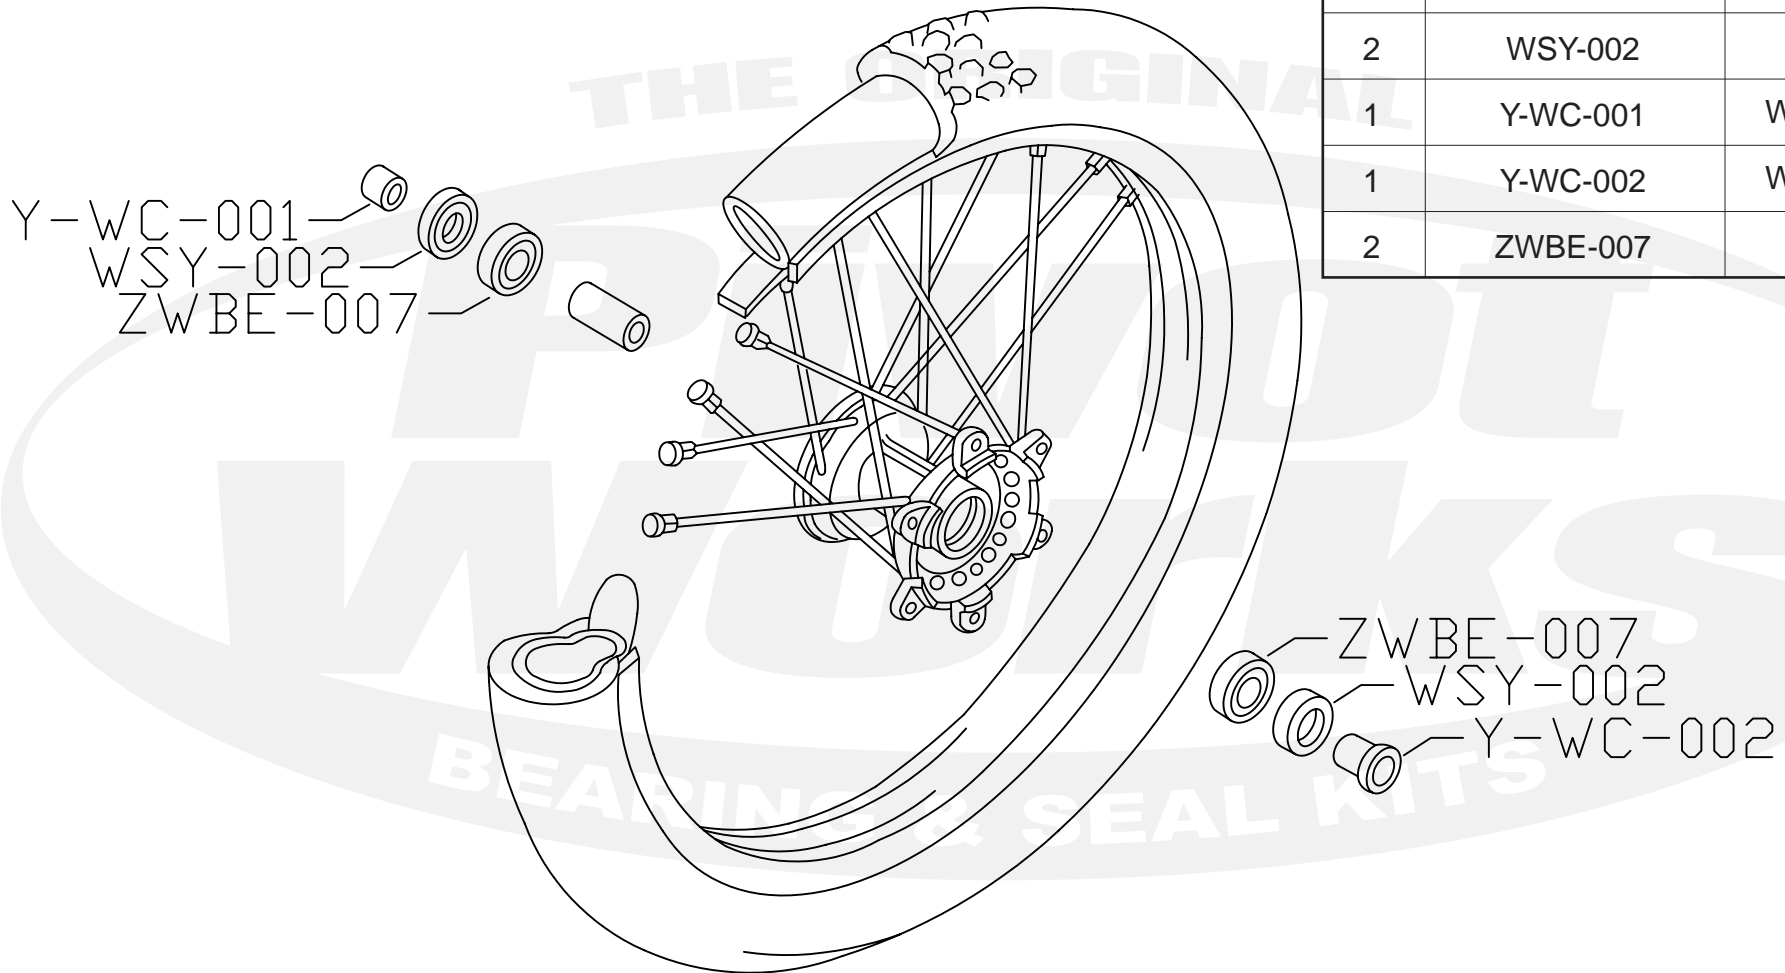

PFWWC-Y01-500

Qty.	Part Number	Description
4	WCO-001	O-Ring
2	WSY-002	Seal
1	Y-WC-001	Wheel Collar
1	Y-WC-002	Wheel Collar
2	ZWBE-007	Bearing