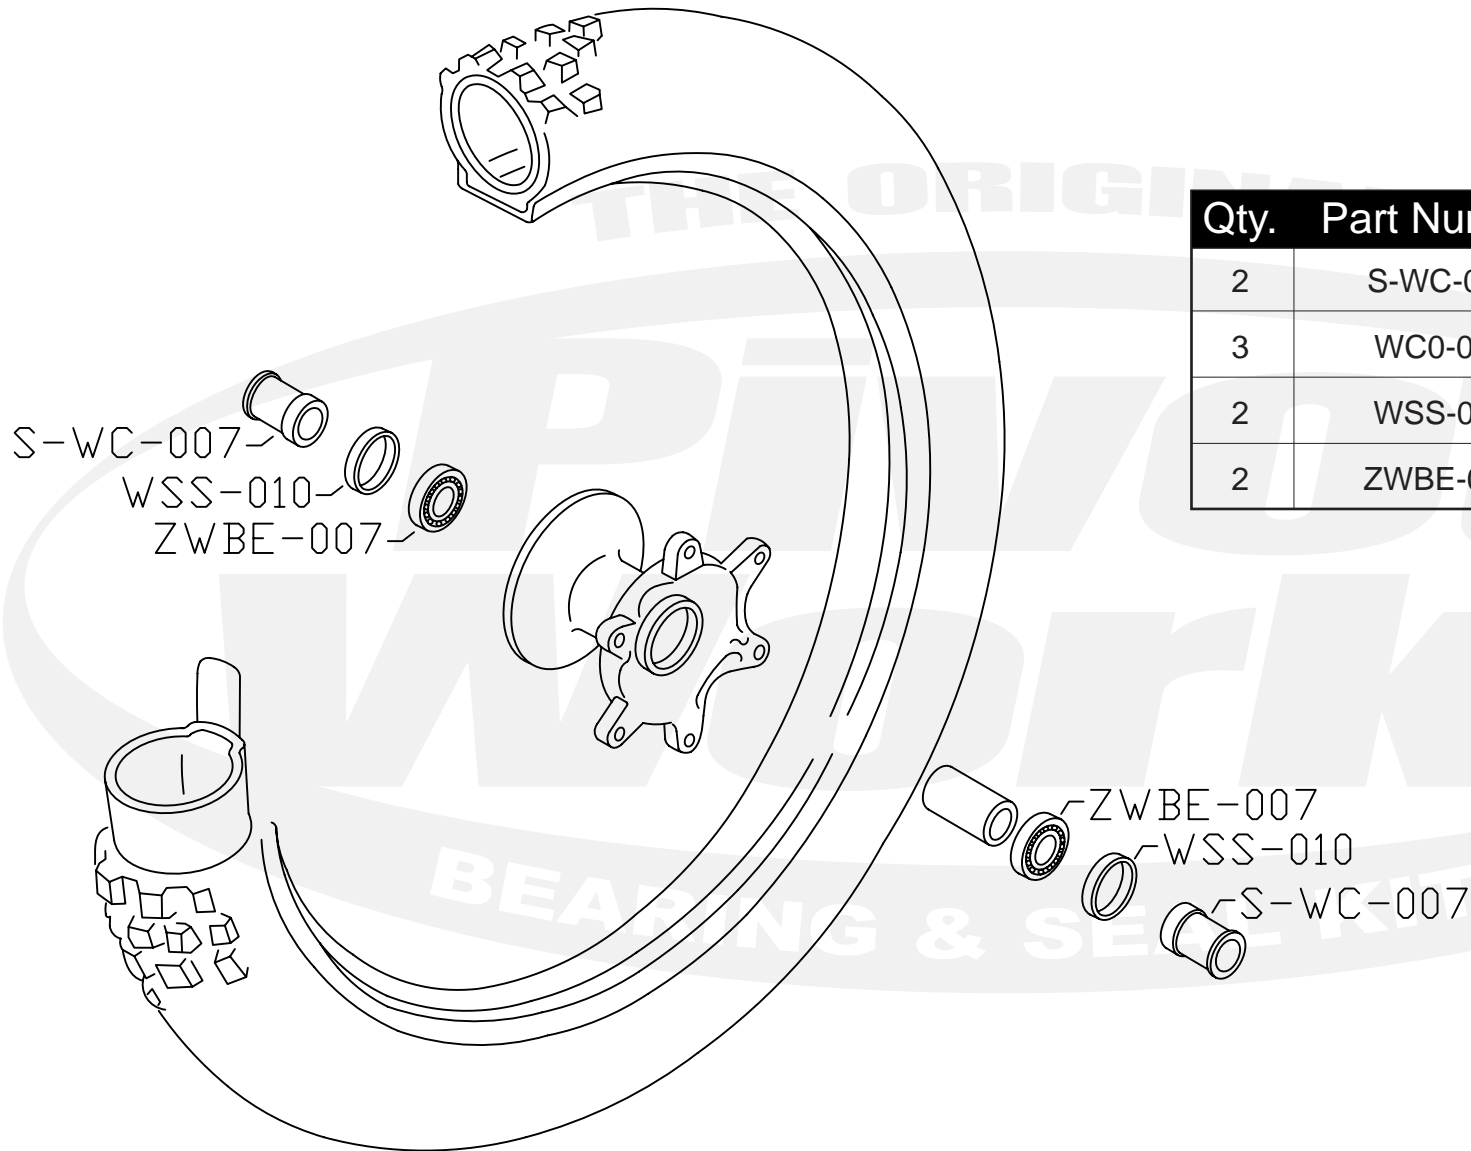

PFWWC-S05-500

Qty.	Part Number	Description
2	S-WC-007	Wheel Collar
3	WC0-001	O-Ring
2	WSS-010	Seal
2	ZWBE-007	Bearing