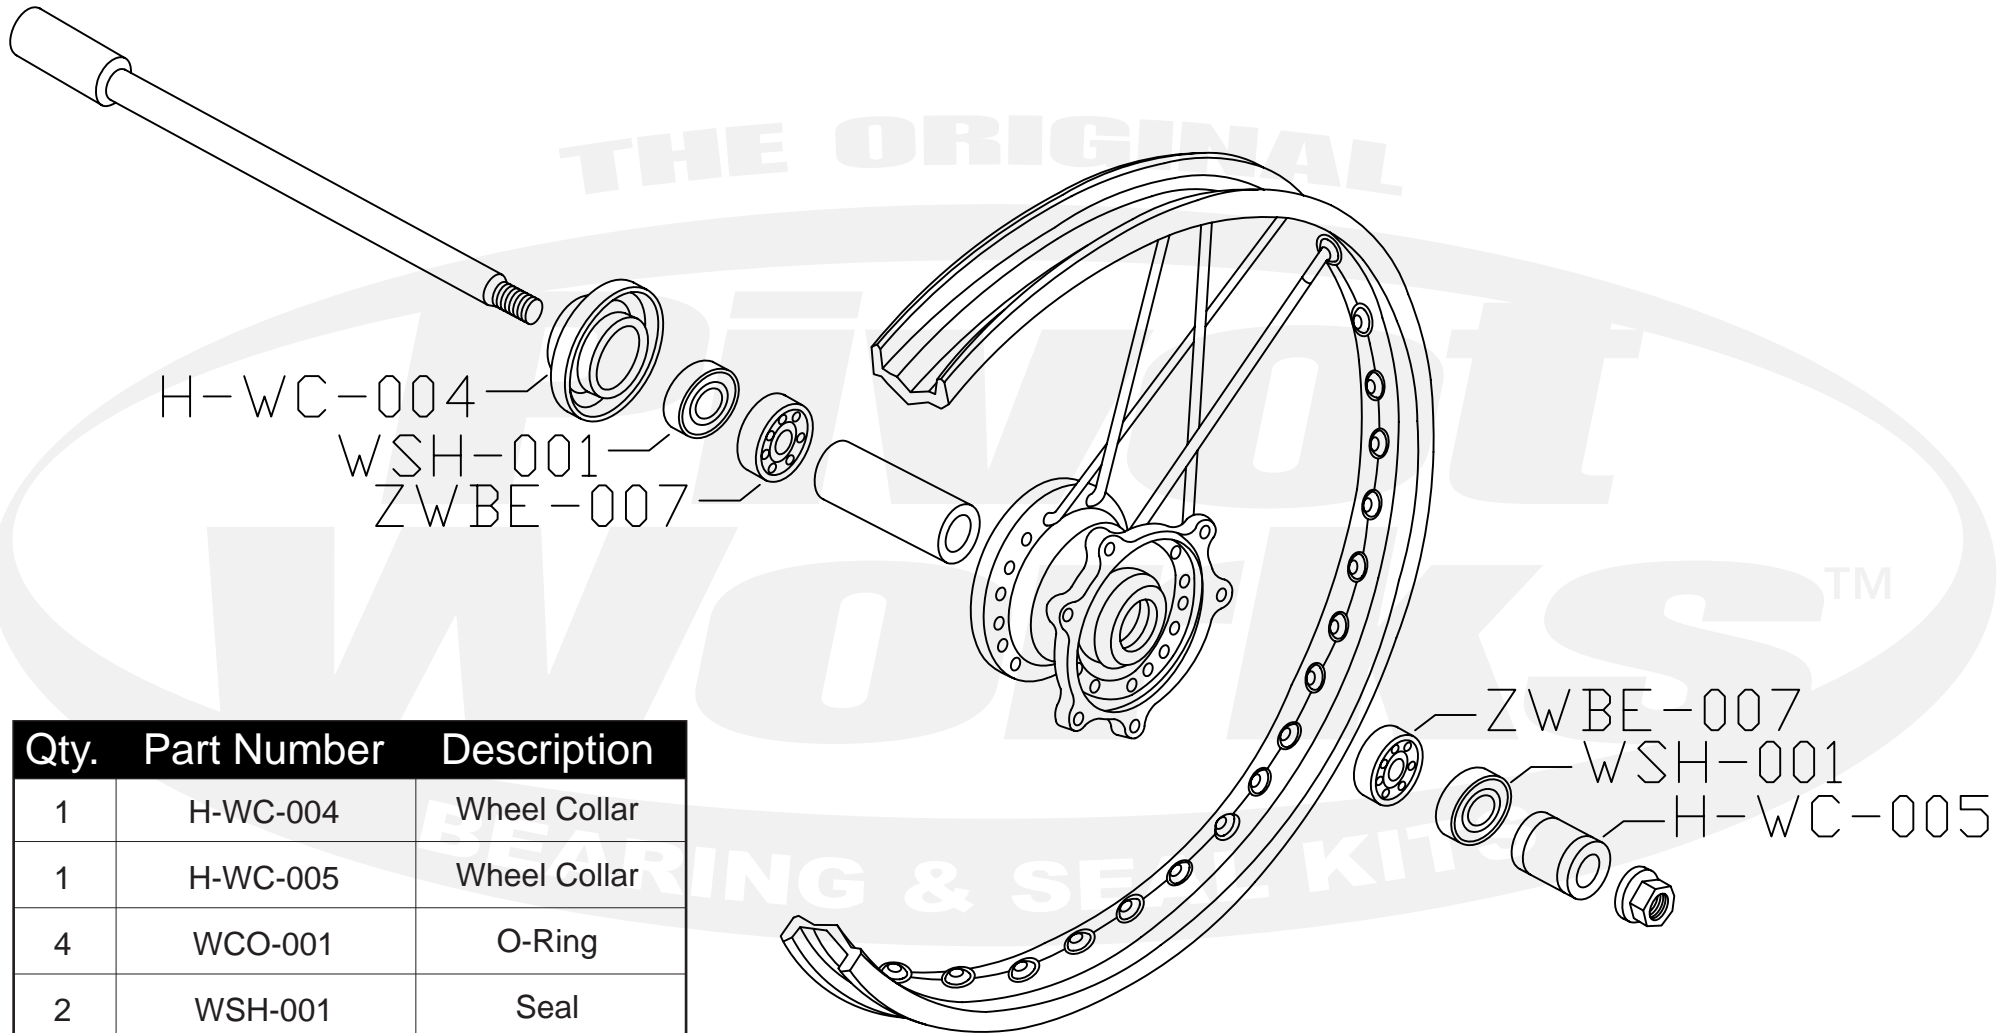

# PWFWC-H03-500

Qty.	Part Number	Description
1	H-WC-004	Wheel Collar
1	H-WC-005	Wheel Collar
4	WCO-001	O-Ring
2	WSH-001	Seal
2	ZWBE-007	Bearing