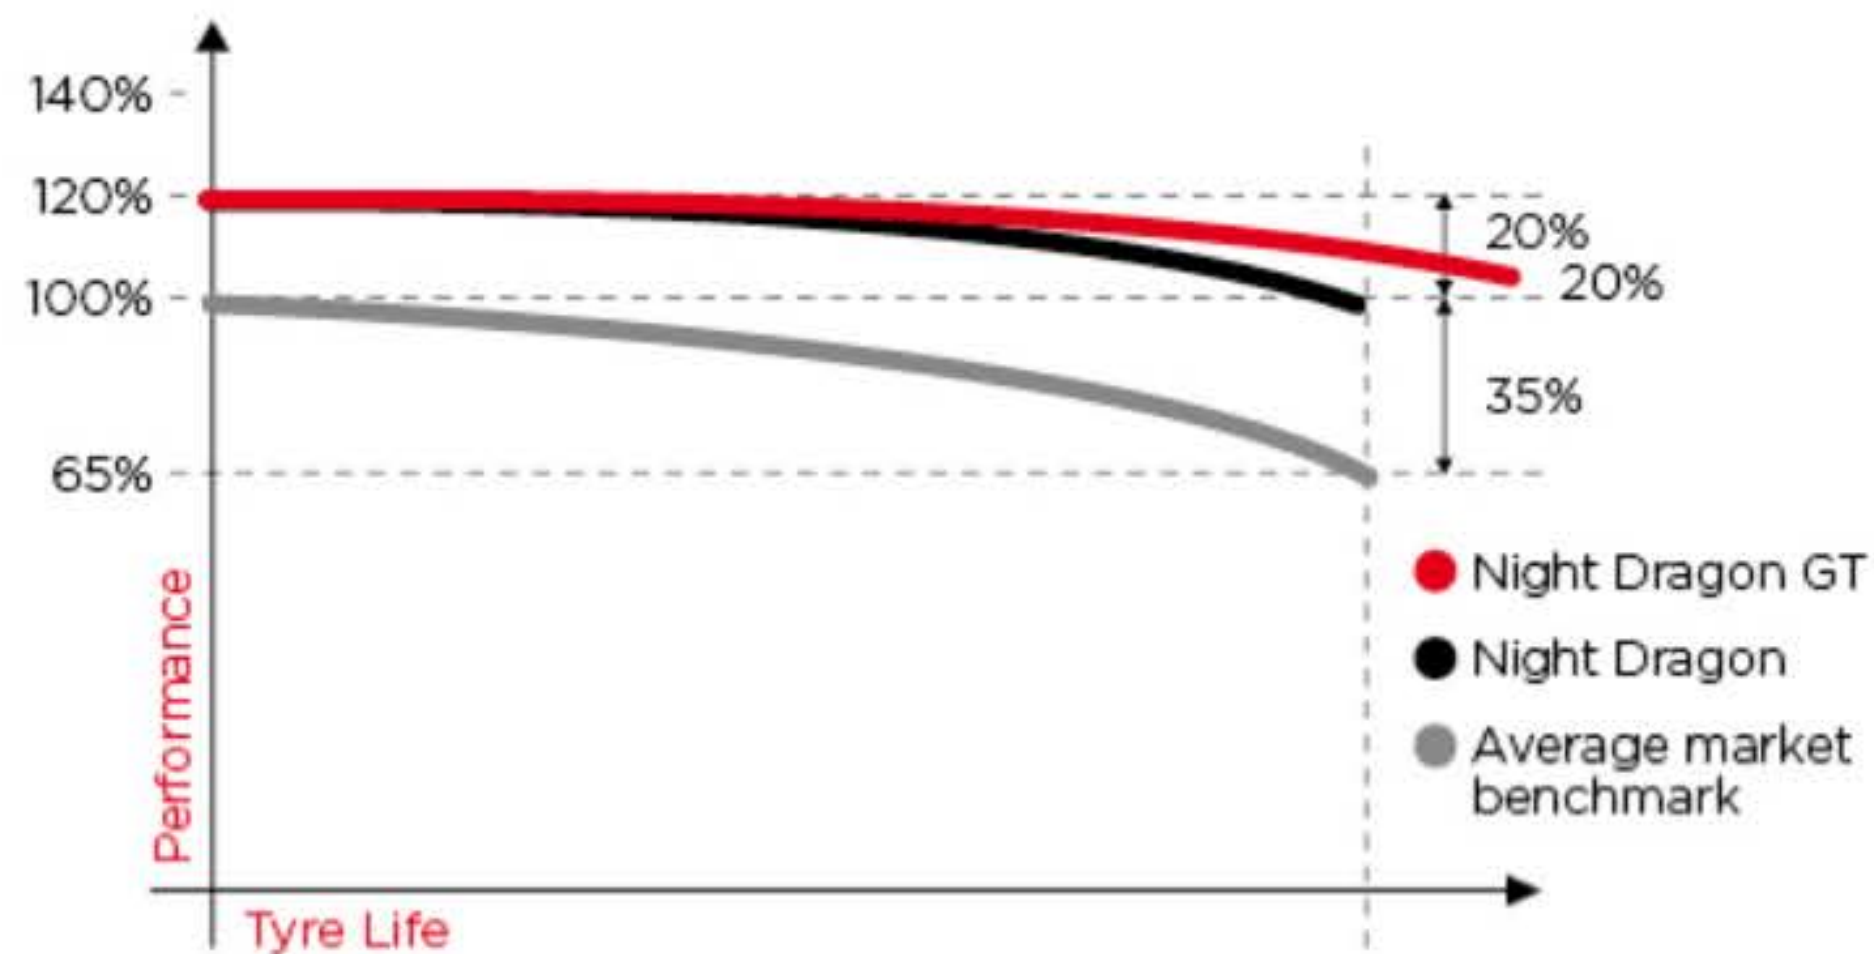

NIGHT DRAGON™ GT

Class leading performance, now for more miles.

- 🔥 Up to 20% Longer lasting*.
- 🔥 Advanced “Full Carbon Black” compound.
- 🔥 Stiffer carcass thanks to structure stiffening and high belt tension.
- 🔥 Same legendary performance, and 100% mixable with all Night Dragon front tyres.

*Versus standard Night Dragon

GT SIZE RANGE

REAR

170/80 B 15 M/C 77H TL
150/80 B 16 M/C 77H TL ReInf
180/65 B 16 M/C 81H TL ReInf
200/55 R 17 M/C 78V TL
MU85 B 16 M/C 77H TL
180/60 R 16 M/C 74V TL

[View other motorcycle tires made by Pirelli on our website.](#)