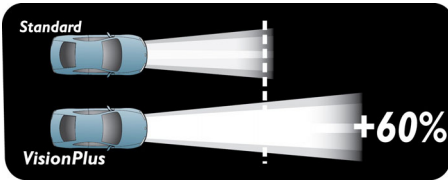

### 60% More light on the road

Light is a fundamental part of the driving experience and light is the first and only part of the safety circle that actually helps to prevent accidents. Philips VisionPlus headlights project an up to 80+ ft longer beam than a standard halogen bulb. Thanks to an earlier recognition of obstacles and traffic signs, VisionPlus allows you to react quicker. Philips VisionPlus is the performance choice for safety conscious drivers.