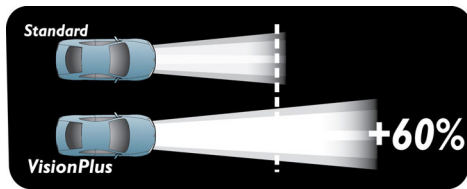

Superior quality with enhanced visibility

- 60% More light on the road compared to a standard halogen.

High quality upgrade headlight

- Superior quality with enhanced visibility

Original equipment manufacturer

- Philips is the choice of all major car manufacturers.
- Always change both headlights at once for more safety

PHILIPS

Highlights

60% More light on the road

Light is a fundamental part of the driving experience and light is the first and only part of the safety circle that actually helps to prevent accidents. Philips VisionPlus headlights project an up to 80+ ft longer beam than a standard halogen bulb. Thanks to an earlier recognition of obstacles and traffic signs, VisionPlus allows you to react quicker. Philips VisionPlus is the performance choice for safety conscious drivers.