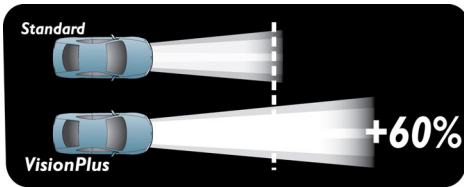

Superior quality with enhanced visibility

- 60% More light on the road compared to a standard halogen.

High quality upgrade headlight

- Superior quality with enhanced visibility

Original equipment manufacturer

- Philips is the choice of all major car manufacturers.
- Always change both headlights at once for more safety

PHILIPS

Highlights

60% More light on the road

Light is a fundamental part of the driving experience and light is the first and only part of the safety circle that actually helps to prevent accidents. Philips VisionPlus headlights project an up to 80+ ft longer beam than a standard halogen bulb. Thanks to an earlier recognition of obstacles and traffic signs, VisionPlus allows you to react quicker. Philips VisionPlus is the performance choice for safety conscious drivers.