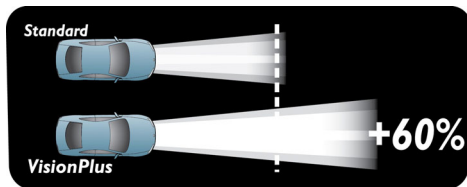

- Philips is the choice of all major car manufacturers.
- Always change both headlights at once for more safety

PHILIPS

car headlight bulb
H1 55W, 12V

Highlights

60% More light on the road

Light is a fundamental part of the driving experience and light is the first and only part of the safety circle that actually helps to prevent accidents. Philips VisionPlus headlights project an up to 80+ ft longer beam than a standard halogen bulb. Thanks to an earlier recognition of obstacles and traffic signs, VisionPlus allows you to react quicker. Philips VisionPlus is the performance choice for safety conscious drivers.