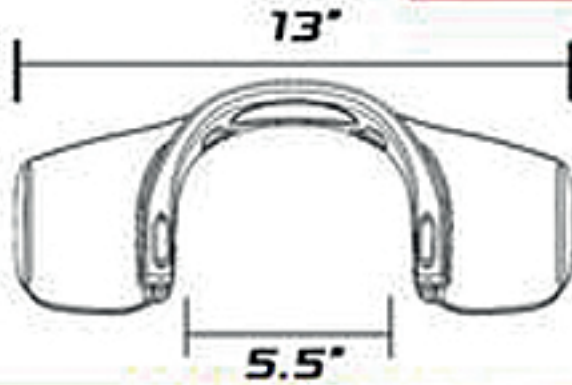

REV2 LITE

4.0"

4.5"

5.0"

5.5"

6.0"

6.5"

NECK SIZE

**MEASURE THE DIAMETER OF YOUR
NECK JUST ABOVE YOUR SHIRT COLLAR**