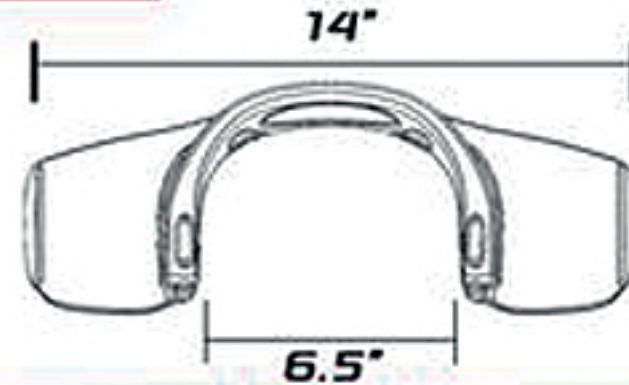

REV2 LITE

4.0"

4.5"

5.0"

5.5"

6.0"

6.5"

NECK SIZE

**MEASURE THE DIAMETER OF YOUR
NECK JUST ABOVE YOUR SHIRT COLLAR**