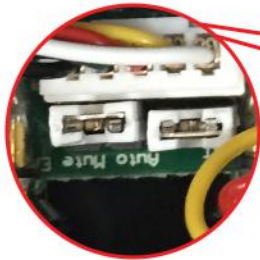

P.C.I.
RACE RADIOS

PCI RACE RADIOS

B1 JUMPER SETTING

Music Auto Mute-Disable

Remove these 2 jumpers to disable the Music Auto Mute

Learn more about motorcycle communication we have.