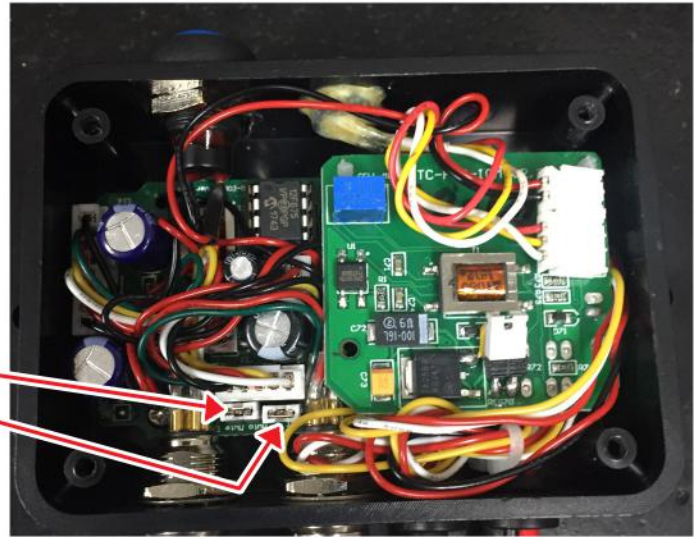

P.C.I.
RACE RADIOS

PCI RACE RADIOS

B1 JUMPER SETTING

Music Auto Mute-Disable

Remove these 2 jumpers to disable the Music Auto Mute

Learn more about motorcycle communication we have.