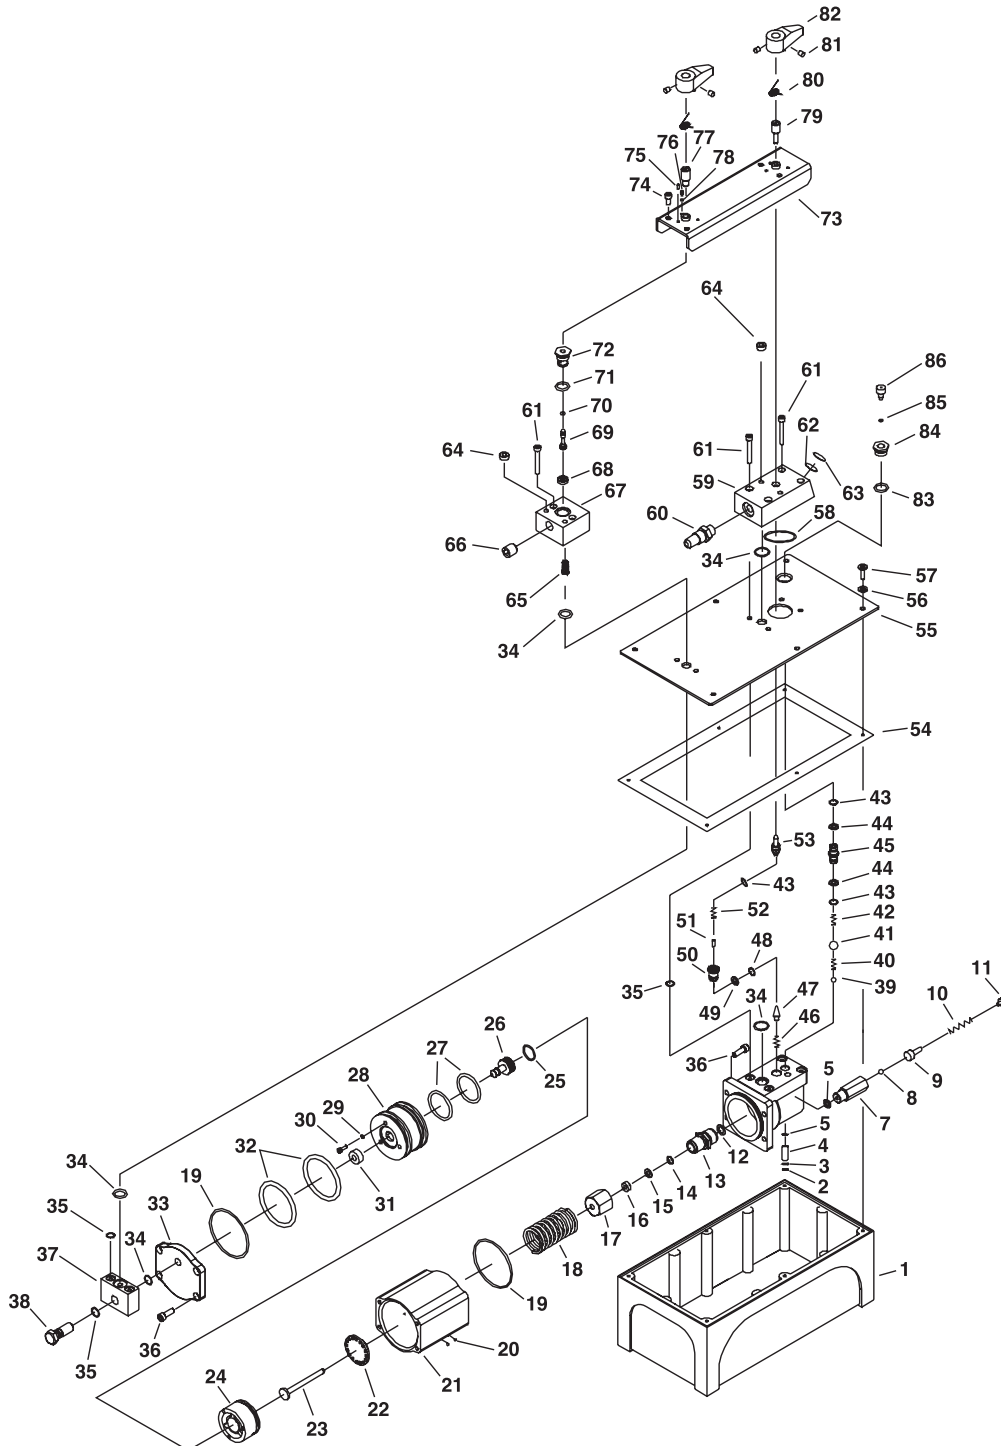

Parts List
for:

544649

Pump Assembly

Parts List

552976 Reservoir Seal

Item No.	No. Req'd	Description
54	1	Reservoir Seal

552978 Reservoir

Item No.	No. Req'd	Description
1	1	Oil Reservoir
54	1	Reservoir Seal
56	6	Copper Washer
57	6	Screw

552977 Rebuild Kit

Item No.	No. Req'd	Description
2	1	Snap Ring
3	1	Oil Filter
4	1	Pipe
5	2	Copper Washer
34	5	O-ring
35	7	O-ring
39	1	Steel Ball
40	1	Spring
41	1	Steel Ball
42	1	Spring
43	3	O-ring
44	2	Nylon Gasket
45	1	Fitting
46	1	Spring
47	1	Cone Valve
48	1	O-ring
49	1	Nylon Gasket
50	1	Release Valve
51	1	Rod
52	1	Spring
53	1	Release Rod
54	1	Reservoir Seal
55	1	Cover
58	1	O-ring
60	1	Muffler
61	6	Screw
64	4	Washer
68	1	Seal
70	1	O-ring
71	1	O-ring
85	1	O-ring

552979 Air Pump

Item No.	No. Req'd	Description
12	1	Copper Washer
13	1	Pump Cylinder
14	1	Y-seal
15	1	Nylon Gasket
16	1	Bushing
17	1	Nut
18	1	Spring
19	2	O-ring
20	4	Steel Ball
21	1	Air Pump Housing
22	1	Washer
23	1	Pump Plunger
24	1	Air Piston Body A
25	1	O-ring
26	1	Air Shuttle Valve
27	2	O-ring
28	1	Air Piston Body B
29	3	O-ring
30	3	Screw
31	1	Shuttle Valve Seal
32	2	O-ring
33	1	Rear Cover
34	2	O-ring
35	2	O-ring
36	8	Screw
37	1	Fixing Base
38	1	Screw

552983 Safety Valve

Item No.	No. Req'd	Description
5	1	Copper Washer
7	1	Safety Valve
8	1	Steel Ball
9	1	Ball Seat
10	1	Spring
11	1	Screw