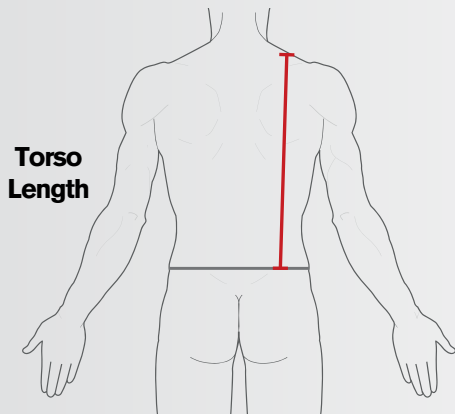

Motonation APPAREL

LADIES TEXTILE JACKETS

USA Sizing	Chest (inches)	Chest (centimeter)	Waist (inches)	Waist (centimeter)	Hip (inches)	Hip (centimeter)	Sleeve (inches)	Sleeve (centimeter)
XS	29 - 31	73 - 79	23 - 25	58 - 63	32 - 34	81 - 86	29	73
S	32 - 34	81 - 86	26 - 28	66 - 71	35 - 37	89 - 94	29	73
M	35 - 38	89 - 96	29 - 32	73 - 81	38 - 41	96 - 104	30	76
L	39 - 42	99 - 106	33 - 36	84 - 91	42 - 45	106 - 114	31	79
XL	43 - 46	109 - 117	37 - 40	94 - 101	46 - 49	117 - 124	31	79