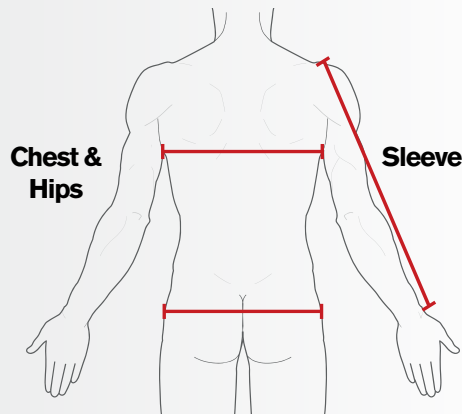

Motonation APPAREL

LADIES TEXTILE JACKETS

USA Sizing	Chest (inches)	Chest (centimeter)	Waist (inches)	Waist (centimeter)	Hip (inches)	Hip (centimeter)	Sleeve (inches)	Sleeve (centimeter)
XS	29 - 31	73 - 79	23 - 25	58 - 63	32 - 34	81 - 86	29	73
S	32 - 34	81 - 86	26 - 28	66 - 71	35 - 37	89 - 94	29	73
M	35 - 38	89 - 96	29 - 32	73 - 81	38 - 41	96 - 104	30	76
L	39 - 42	99 - 106	33 - 36	84 - 91	42 - 45	106 - 114	31	79
XL	43 - 46	109 - 117	37 - 40	94 - 101	46 - 49	117 - 124	31	79