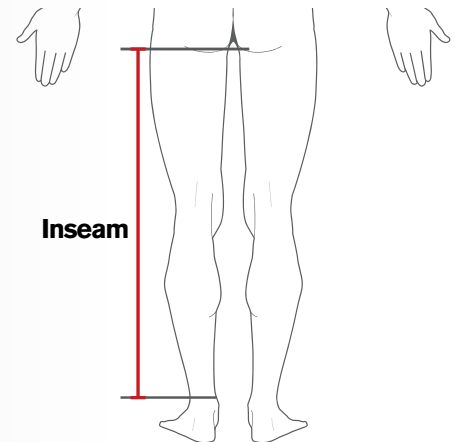

Motonation APPAREL

LADIES TEXTILE JACKETS

USA Sizing	Chest (inches)	Chest (centimeter)	Waist (inches)	Waist (centimeter)	Hip (inches)	Hip (centimeter)	Sleeve (inches)	Sleeve (centimeter)
XS	29 - 31	73 - 79	23 - 25	58 - 63	32 - 34	81 - 86	29	73
S	32 - 34	81 - 86	26 - 28	66 - 71	35 - 37	89 - 94	29	73
M	35 - 38	89 - 96	29 - 32	73 - 81	38 - 41	96 - 104	30	76
L	39 - 42	99 - 106	33 - 36	84 - 91	42 - 45	106 - 114	31	79
XL	43 - 46	109 - 117	37 - 40	94 - 101	46 - 49	117 - 124	31	79