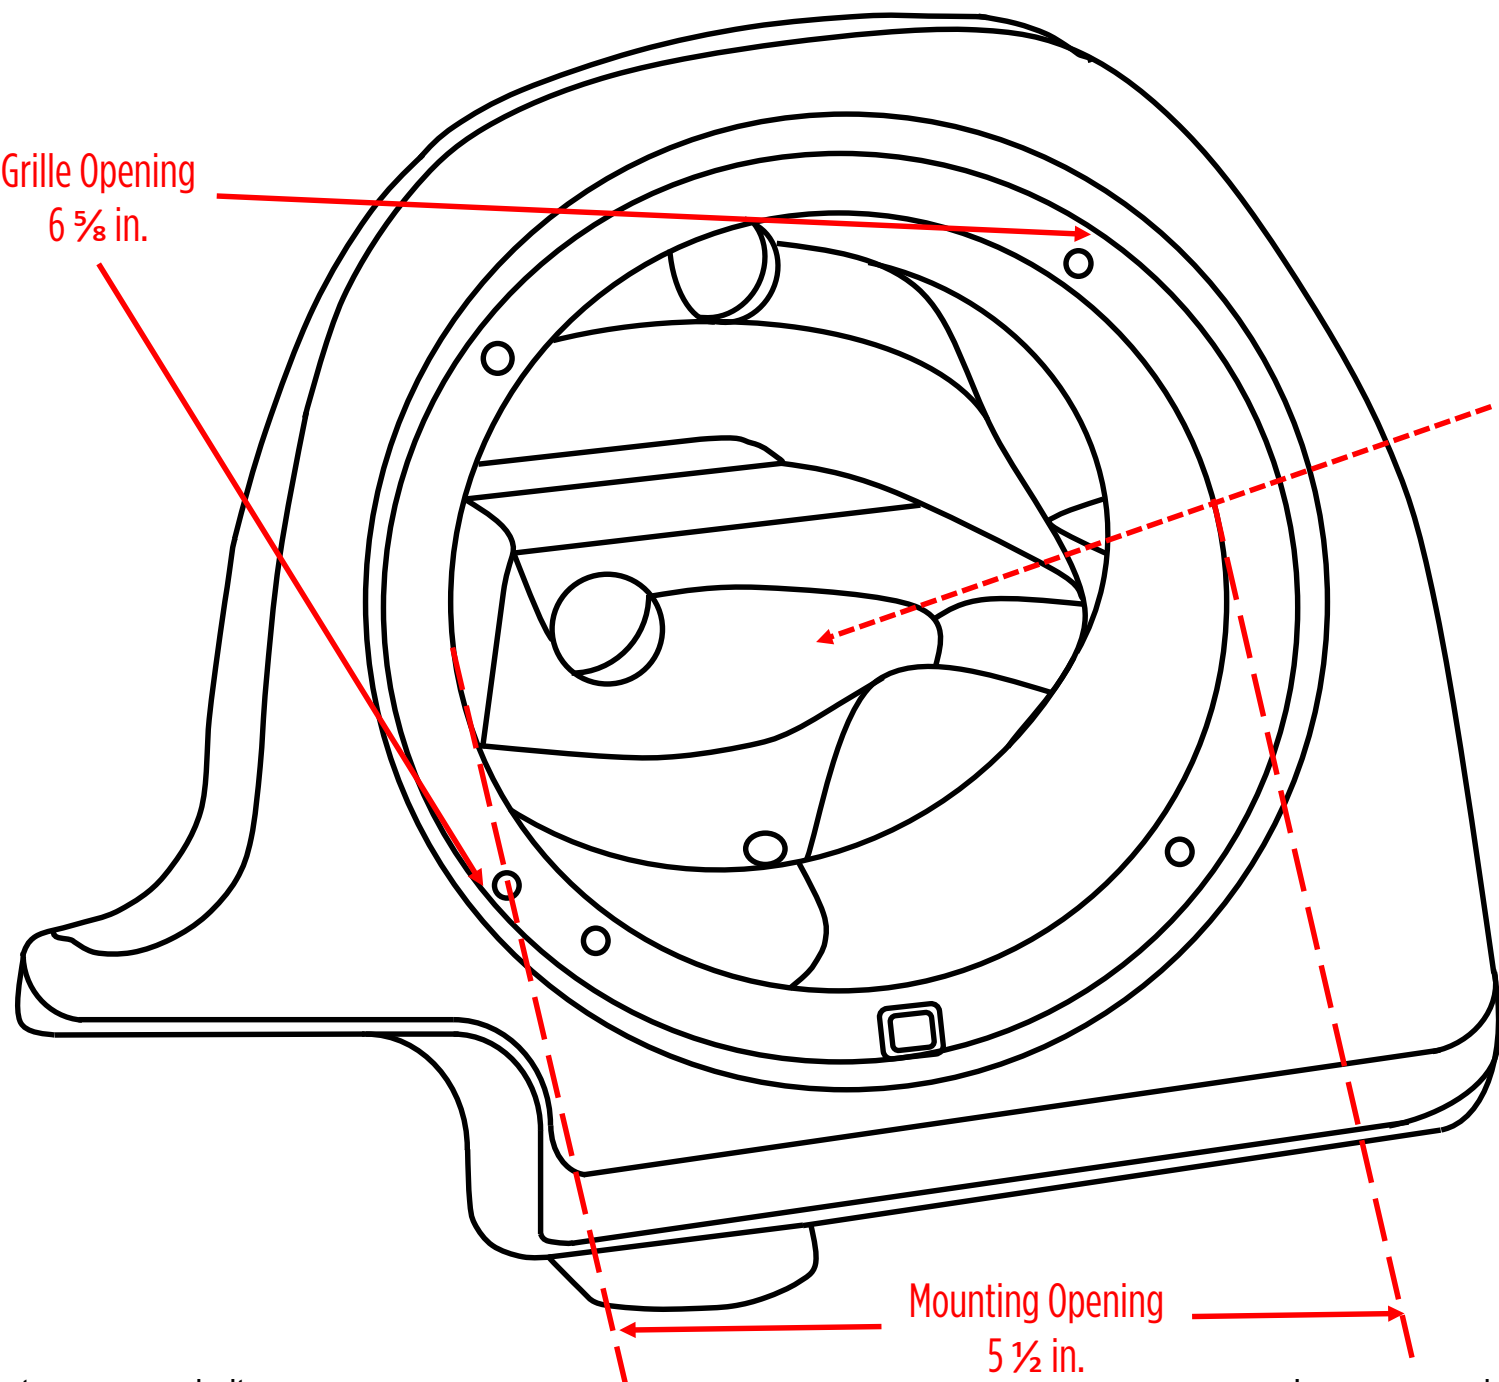

Grille Opening
6 ⁵/₈ in.

Mounting Depth
3 ¹/₄ in.

Mounting Opening
5 ¹/₂ in.