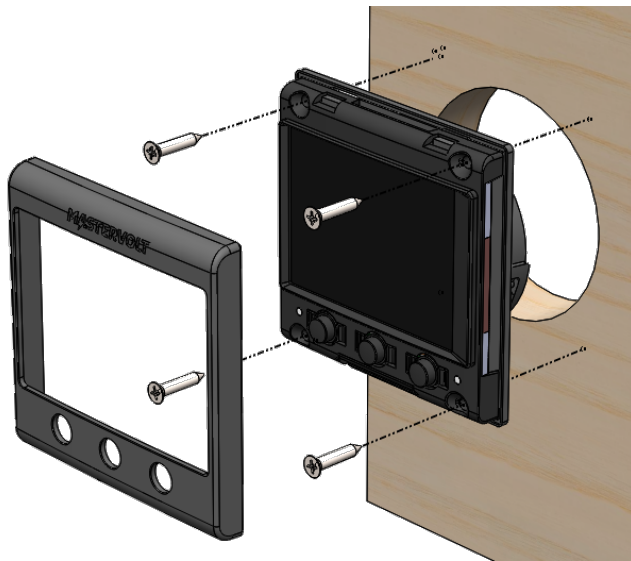

Panel mounting:

Blue Sea Systems – Custom 360 bezel mounting: