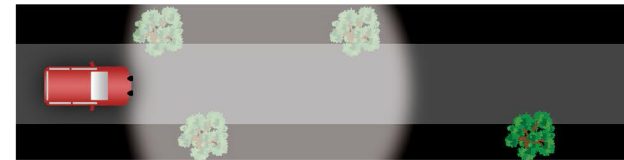

FLOOD FILTER

LightFORCE

Learn more about off-road lights on our website.