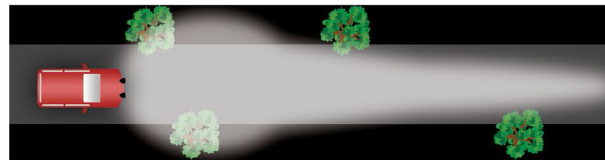

COMBO FILTER