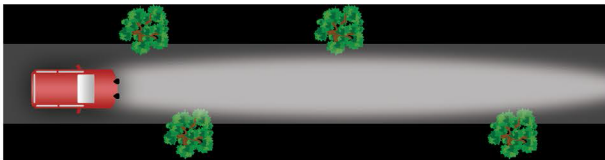

MODULAR FILTER SYSTEM

SUITABLE FOR LIGHTFORCE DRIVING LIGHTS

VENOM LED / GENESIS

150MM / 210MM DRIVING LIGHTS

STRIKER

LED DRIVING LIGHT

CLASSIC SERIES

140MM / 170MM / 240MM DRIVING LIGHTS

	SPOT 150/210	COMBO 150/210	FLOOD 150/210	SPOT	COMBO	FLOOD	SPOT 140/170/240	COMBO 170/240	FLOOD 140/170
CLEAR Supplied as standard									
YELLOW Fog, Silt, Haze & Dust									
CRYSTAL BLUE Increased Clarity									
BLUE Snow, Rain & Sea Spray									
AMBER Offroad, Silt, Haze & Dust									
BLACK (Solid Opaque) Protective									
INFRA-RED Military, Police & Security				LENS ONLY.					

SPOT FILTER