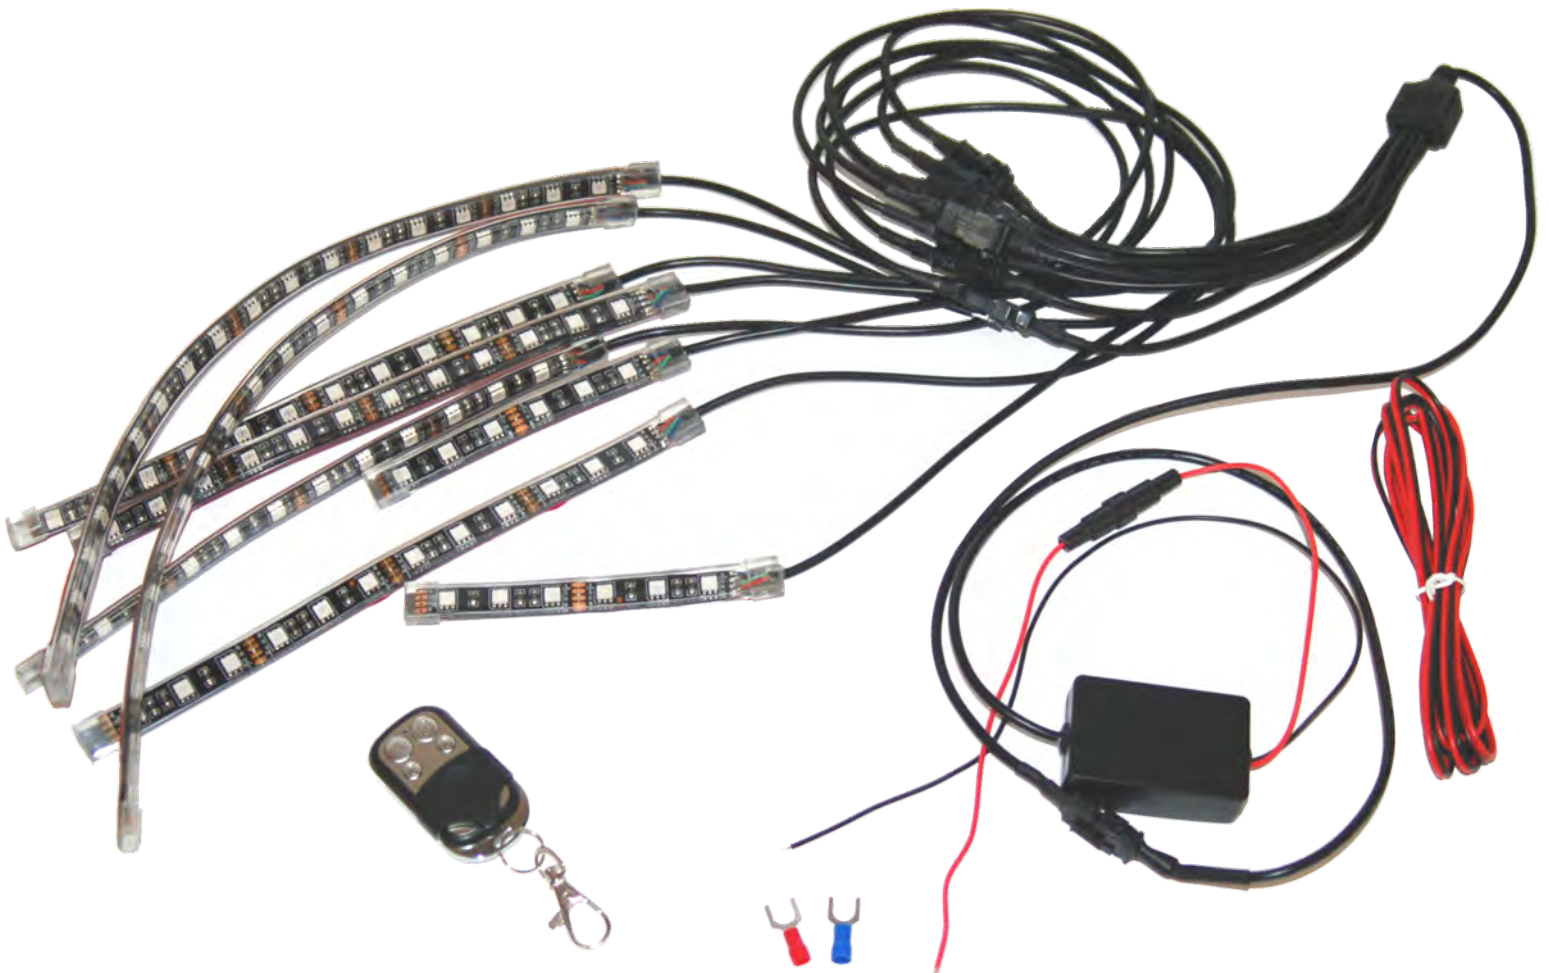

- (8) individual LED strips with adhesive tape pre-installed.
- Includes (2) 4" strips, (4) 8" strips & (2) 12" strips.
- High-quality, water tight design with ultra-bright LED's.
- LED's produce (16) bright colors for high visibility.
- Remote control fob changes colors & light patterns.
- Easy to install, includes micro-connectors on each strip for simple servicing.