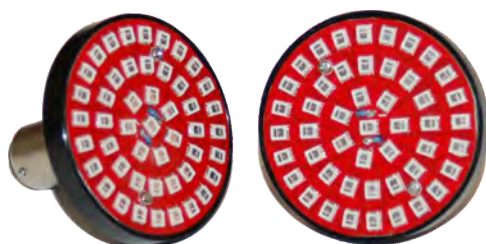

Premium™

SWITCHBACKS™ Turn Signal Inserts

- Ultra-Bright, surface mount LED's
- Available in 1157 socket ONLY
- Unique aluminum, one-piece design
- Run light switches off when turn signal is applied
- Installs in seconds with a Lifetime Warranty!

SWITCHBACK

PART NUMBER		DESCRIPTION
LLC-P7SWA		Premium Bullet Style SWITCHBACKS™ White Running Light with Amber Turn Signal LED Insert, 1157 (high/low) Socket, Pair (Front ONLY) (White running light shuts off, Amber turn to OFF when turn signal switch is activated)
LLC-P7SWAA		Premium Bullet Style SWITCHBACKS™ White Running Light with Amber Turn Signal SWITCH to Amber Running Light LED Insert, 1157 (high/low) Socket, Pair (Front ONLY) (White running light shuts off, Amber turn to Amber run when turn signal switch is activated)
LLC-P7SRR		Bullet Style SWITCHBACKS™ Red Running Light with Red Turn Signal LED Insert, 1157 (high/low) Socket, Pair (Rear ONLY on models WITH a center taillight) (Red running light shuts off, Red turn to OFF when turn signal switch is activated)
LLC-P7SRA		Bullet Style SWITCHBACKS™ Red Running Light with Amber Turn Signal LED Insert, 1157 (high/low) Socket, Pair (Rear ONLY on models WITH a center taillight) (Red running light shuts off, Amber turn to OFF when turn signal switch is activated)