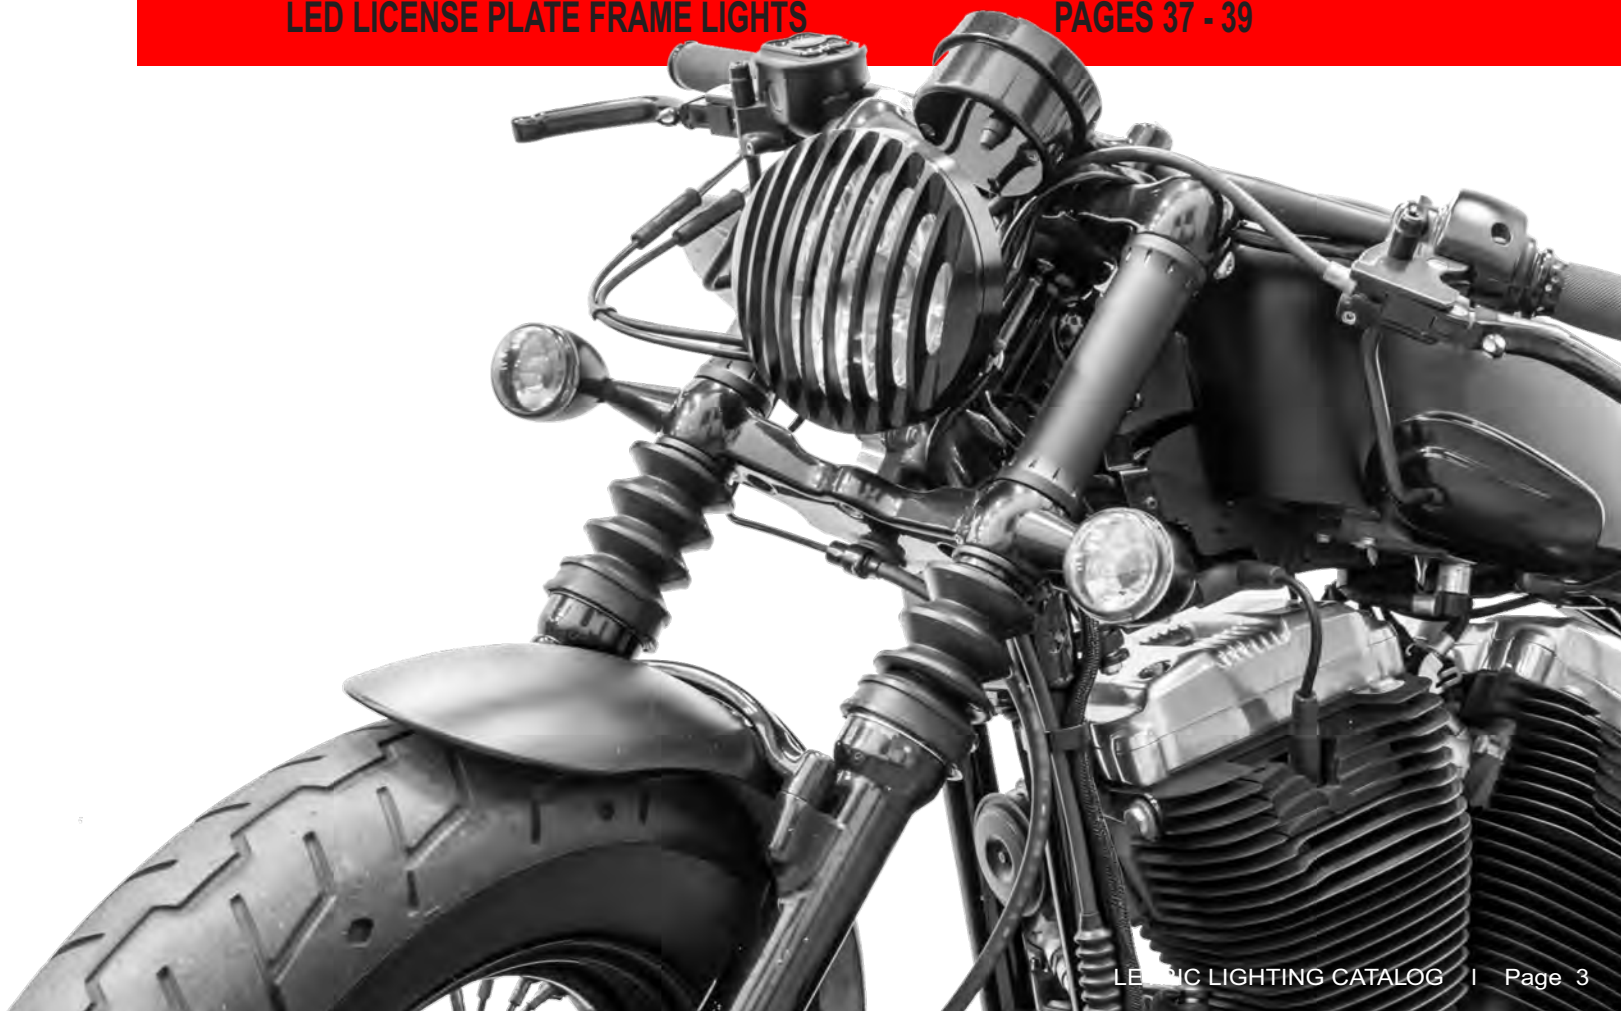

PAGES 24 - 28

LED HEADLAMPS & PASSING LAMPS

PAGES 29 - 36

LED LICENSE PLATE FRAME LIGHTS

PAGES 37 - 39

TURN SIGNALS

One of the easiest and most impactful changes you can make to a bike is swapping out turn signal bulbs for LED's. Why would you want to get rid of those old fashioned incandescent bulbs? Well, for starters, our Bullet LED Inserts are much brighter than a standard bulb, and we accomplish this using 48 high-quality, surface mount LED's on each board. Brighter is better, not just because of the added style and good looks, but because it's safer too.