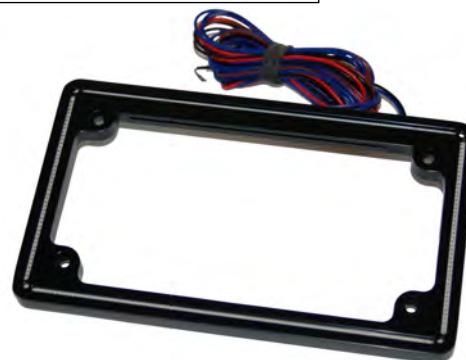

Note: Gloss Black Perfect Plate Lights continue on next page.

PART NUMBER	DESCRIPTION
LLC-PPL-G	Perfect Plate Light™ License Plate Frame, Gloss Black, features running light, brake light, license plate light & Switchback turn signals, hardwired for universal fitment. (Includes mounting hardware.)
LLC-PPL-G1	Perfect Plate Light™ License Plate Frame, Gloss Black, features running light, brake light, license plate light & Switchback turn signals, 100% Plug-n-Play fits: (Sportster 1999-2003), (Dyna 1997-2017), (Softail 1997-2017) Models: FXDF, FXDB/P, FXDWG, FLD, FXDC/L, FLSTC, FLSTF/B, FLSTN, FXST), (Road King & Electra Glide 1996-2013) (Road Glide 1998-2009) (Street Glide 2006-2009). (Includes mounting hardware.)
LLC-PPL-G2	Perfect Plate Light™ License Plate Frame, Gloss Black, features running light, brake light, license plate light & Switchback turn signals, 100% Plug-n-Play fits: (Sportster 2004-2013). (Includes mounting hardware.)
LLC-PPL-G3	Perfect Plate Light™ License Plate Frame, Gloss Black, features running light, brake light, license plate light & Switchback turn signals, 100% Plug-n-Play fits: (Road Glide, Street Glide 2010-2013). (Includes mounting hardware.)