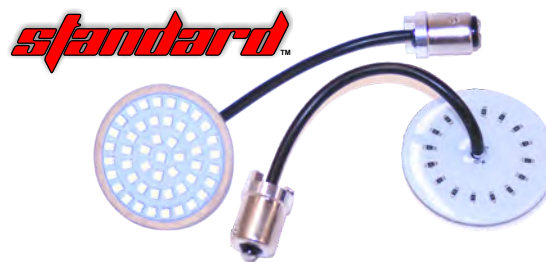

Bullet Turn Signal Inserts

- High quality, surface mount LED's
- Available in 1156 or 1157 sockets
- Thick conformal coat protection
- All LED's produce both colors
- Installs in seconds with a Lifetime Warranty!

Note: LLC-B7WA switches between *white* run to *amber* turn.

PART NUMBER		DESCRIPTION
LLC-B6A		Bullet Style Amber LED Insert, switches from Amber turn to off, 1156 (single) Socket, Pair
LLC-B6R		Bullet Style Red LED Insert, switches from Red turn to off, 1156 (single) Socket, Pair
LLC-B7A		Bullet Style Amber LED Insert, switches from Amber run to Amber turn, 1157 (high/low) Socket, Pair
LLC-B7R		Bullet Style Red LED Insert, switches from Red run to Red turn, 1157 (high/low) Socket, Pair
LLC-B7WA		Bullet Style White Running Light with Amber Turn Signal LED Insert, 1157 (high/low) Socket, Pair (Front ONLY)
INDIAN NITS-R02		Indian Rear Red LED Turn Signals, Grommets & Lenses, Plug-n-Play. (For use with Badlands ILL-IND-01 Module on Indian 2014-Up Models with center taillight, except Scout)

SWITCHBACKS™ Turn Signal Inserts

- High quality, surface mount LED's
- Available in 1157 socket ONLY
- Thick conformal coat protection
- Run light switches off when turn signal is applied
- Installs in seconds with a Lifetime Warranty!