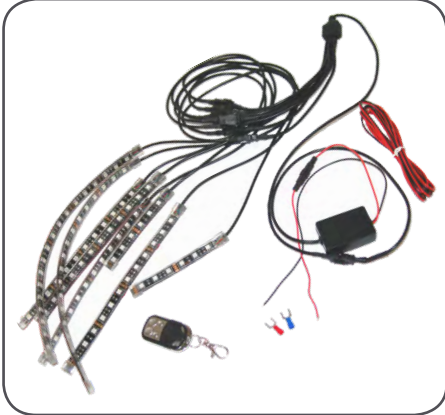

PART NUMBER

LLC-KHAL

16-Color LED Accent Lighting Kit, includes qty. (2) 12" strips, (4) 8" strips & (2) 4" strips with flashing, jumping & fading patterns with wireless remote control. (Red, Blue, Pink, Green, Yellow, Light Blue, Orange, Violet, Light Green, Sky Blue, Aqua Blue, Light Violet, Powder Blue, Antique White & Bright White) Installs in minutes and Plug-n-Play!