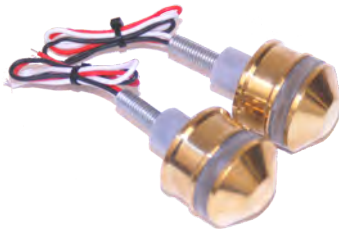

Black Grip Light Indicators

- White run light & Amber turn signal
- Ultra bright LED's perfect for supplemental lighting
- Requires custom installation

PART NUMBER	DESCRIPTION
LLC-BBE-TS	Black Cap LED Grip Light Indicator Lights, dual function, WHITE running light and AMBER turn signal light, Pair

Polished Grip Light Indicators

- White run light & Amber turn signal
- Ultra bright LED's perfect for supplemental lighting
- Requires custom installation

PART NUMBER	DESCRIPTION
LLC-PBE-TS	Polished Cap LED Grip Light Indicator Lights, dual function, WHITE running light and AMBER turn signal light, Pair

Brass Grip Light Indicators

- White run light & Amber turn signal
- Ultra bright LED's perfect for supplemental lighting
- Requires custom installation

PART NUMBER	DESCRIPTION
LLC-NBE-TS	Brass Cap LED Grip Light Indicator Lights, dual function, WHITE running light and AMBER turn signal light, Pair