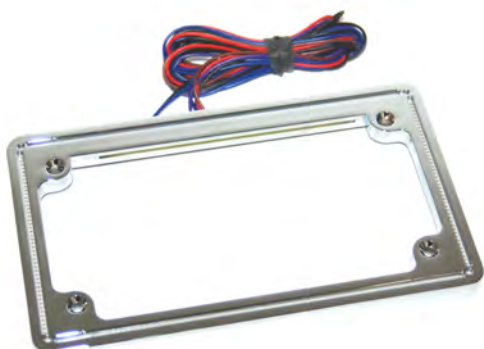

Perfect Plate Lights™

Chrome Plated Perfect Plate Light

- Super-Bright, multifunction COB LED's
- Offers running light, brake light & turn signal functions
- Show Chrome plated finish

PART NUMBER	DESCRIPTION
LLC-PPL-C	Perfect Plate Light™ License Plate Frame, Chrome, features running light, brake light, license plate light & Switchback turn signals, hardwired for universal fitment. (Includes mounting hardware.)
LLC-PPL-C1	Perfect Plate Light™ License Plate Frame, Chrome, features running light, brake light, license plate light & Switchback turn signals, 100% Plug-n-Play fits: (Sportster 1999-2003), (Dyna 1997-2017), (Softail 1997-2017) Models: FXDF, FXDB/P, FXDWG, FLD, FXDC/L, FLSTC, FLSTF/B, FLSTN, FXST), (Road King & Electra Glide 1996-2013) (Road Glide 1998-2009) (Street Glide 2006-2009). (Includes mounting hardware.)
LLC-PPL-C2	Perfect Plate Light™ License Plate Frame, Chrome, features running light, brake light, license plate light & Switchback turn signals, 100% Plug-n-Play fits: (Sportster 2004-2013). (Includes mounting hardware.)
LLC-PPL-C3	Perfect Plate Light™ License Plate Frame, Chrome, features running light, brake light, license plate light & Switchback turn signals, 100% Plug-n-Play fits: (Road Glide, Street Glide 2010-2013). (Includes mounting hardware.)
LLC-PPL-C4	Perfect Plate Light™ License Plate Frame, Chrome, features running light, brake light, license plate light & Switchback turn signals, 100% Plug-n-Play fits: (FLH & FLT CVO & Screaming Eagle 2009-2013). (Includes mounting hardware.)
LLC-PPL-C5	Perfect Plate Light™ License Plate Frame, Chrome, features running light, brake light, license plate light & Switchback turn signals, 100% Plug-n-Play fits: (Softail 2011-2017 FXS/B and 2012-2017 FLS/S Models ONLY). (Includes mounting hardware.)
LLC-PPL-C6	Perfect Plate Light™ License Plate Frame, Chrome, features running light, brake light, license plate light & Switchback turn signals, 100% Plug-n-Play fits: (Sportster 2014 to Current). (Includes mounting hardware.)
LLC-PPL-C7	Perfect Plate Light™ License Plate Frame, Chrome, features running light, brake light, license plate light & Switchback turn signals, 100% Plug-n-Play fits: (Sportster 2014 to Current). (Includes mounting hardware.)