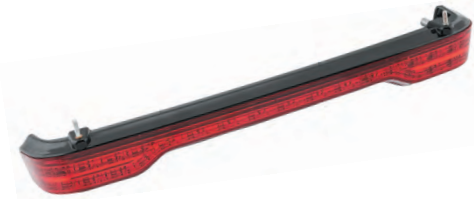

Tour Pack LED Lightbar

- Black paint-ready housing
- Simple installation, uses factory mounting holes
- Fits '14-Up King Tour Packs

PART NUMBER	DESCRIPTION
LLC-KTP-B03	Black (paint-ready) RED LENS King or Classic Tour Pack Replacement LED Kit, Fits 2014-Up King/Classic OEM Tour Pack.

Tour Pack LED Lightbar

- Black paint-ready housing
- Simple installation, uses factory mounting holes
- Fits '14-Up King Tour Packs