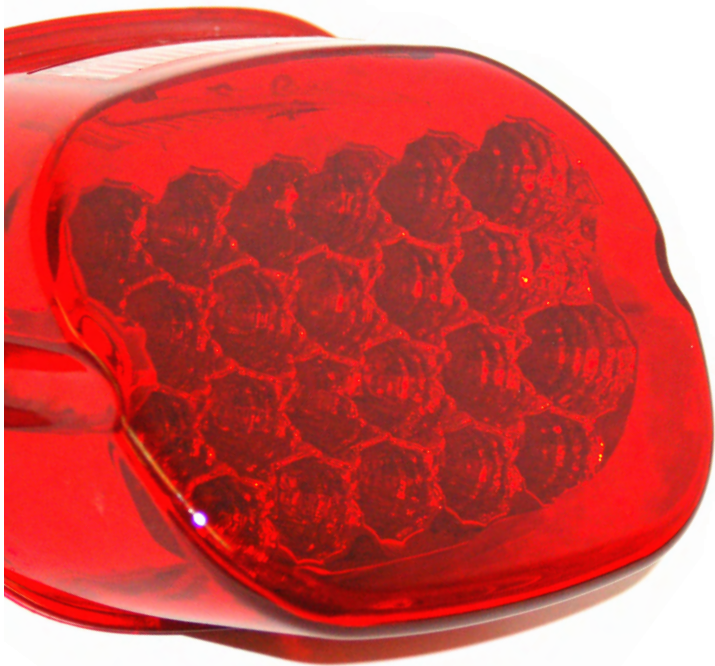

LED TAILLIGHTS

The second most popular lighting upgrade is to swap out the stock taillight with an LED version. There are options... not only do we offer “OEM style”/Squareback LED taillights, we also have “Slantback,” which feature a slanted surface area for a more aggressive look. We even have a “Low Profile” version Slantback as well! These Low Pro taillights have an even thinner profile than Slantbacks and provide the smallest OEM style taillight available.

All of our taillights come with stainless steel mounting screws, just because we want you to have all that you need when it's time to install. Our goal is to provide simple time saving solutions! All taillights feature Plug-n-Play connections (except for turn signals) to make the install short and sweet. And because we don't take short cuts, we give you color matching wires and the OEM terminals so you can easily hook up the optional/pre-installed turn signals on select taillights!

Letric Lighting Co. also offers OEM style replacement LED's for Softail®, Dyna® and XL® Models. These lights are designed to fit just like the originals and offer ultra-bright LED's keeping your back end more visible!

SLANTBACK LED TAILLIGHTS	16
SQUAREBACK LED TAILLIGHTS	19
SOFTAIL® TAILLIGHT ASSEMBLY	21
DYNA® TAILLIGHT ASSEMBLY	21
SOFTAIL® BREAKOUT TAILLIGHT	22
SPORTSTER® TAILLIGHT	22
FOLDABLE SIDE TAG MOUNT	23