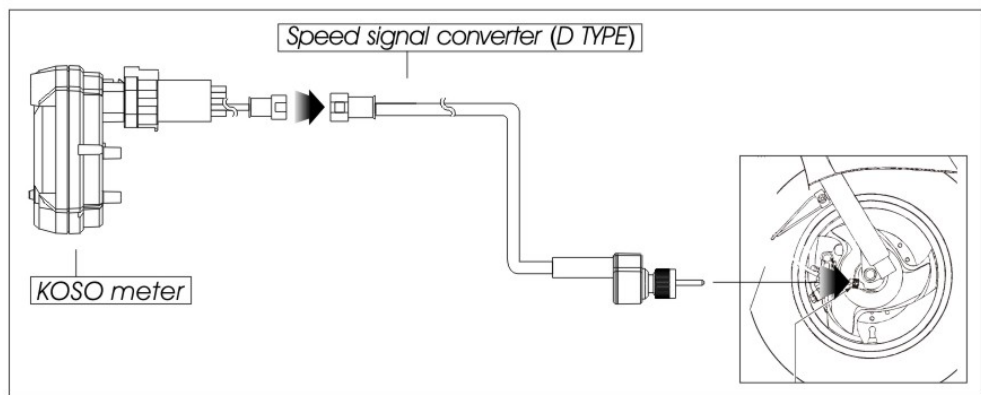

1 Signal setting

After installing the speed signal converter, Please change the relative setting as suggestion.

- The tire circumference : 714
- Sensor point : 6

2 Speed signal converter

3 Wiring installation instructions