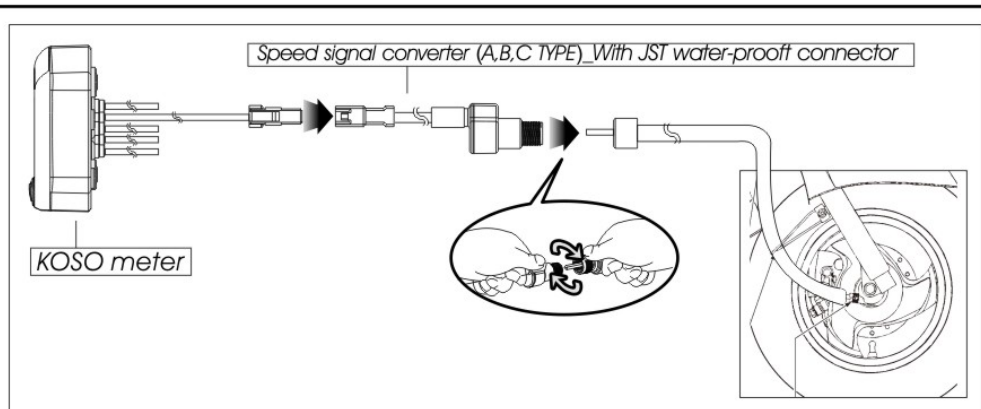

1 Signal setting

After installing the speed signal converter, Please change the relative setting as suggestion.

- The tire circumference : 714
- Sensor point : 6

2 Speed signal converter

3 Wiring installation instructions