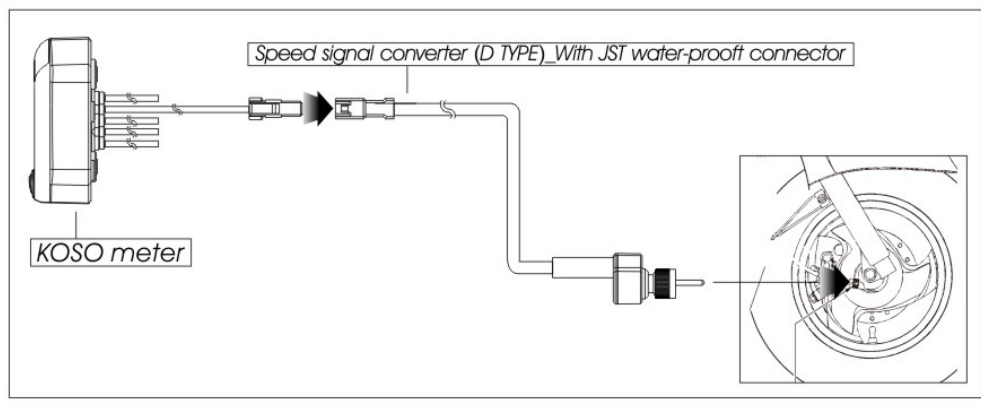

1 Signal setting

After installing the speed signal converter, Please change the relative setting as suggestion.

- The tire circumference : 714
- Sensor point : 6

2 Speed signal converter

3 Wiring installation instructions