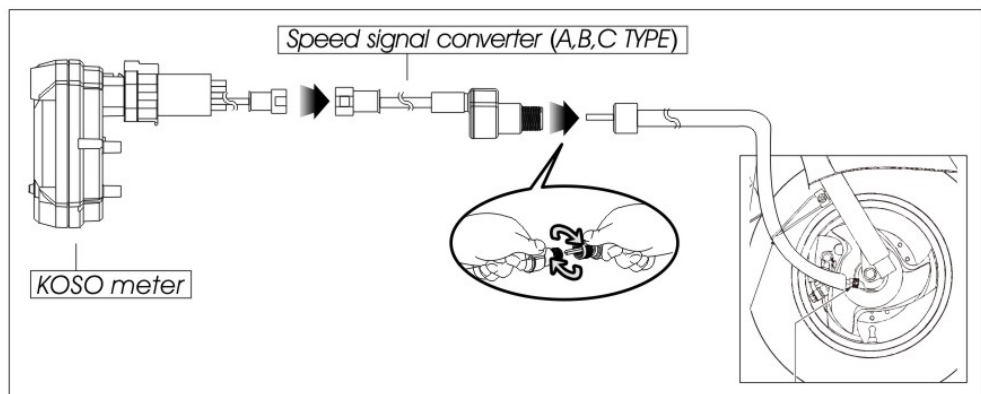

1 Signal setting

After installing the speed signal converter, Please change the relative setting as suggestion.

- The tire circumference : 714
- Sensor point : 6

2 Speed signal converter

3 Wiring installation instructions