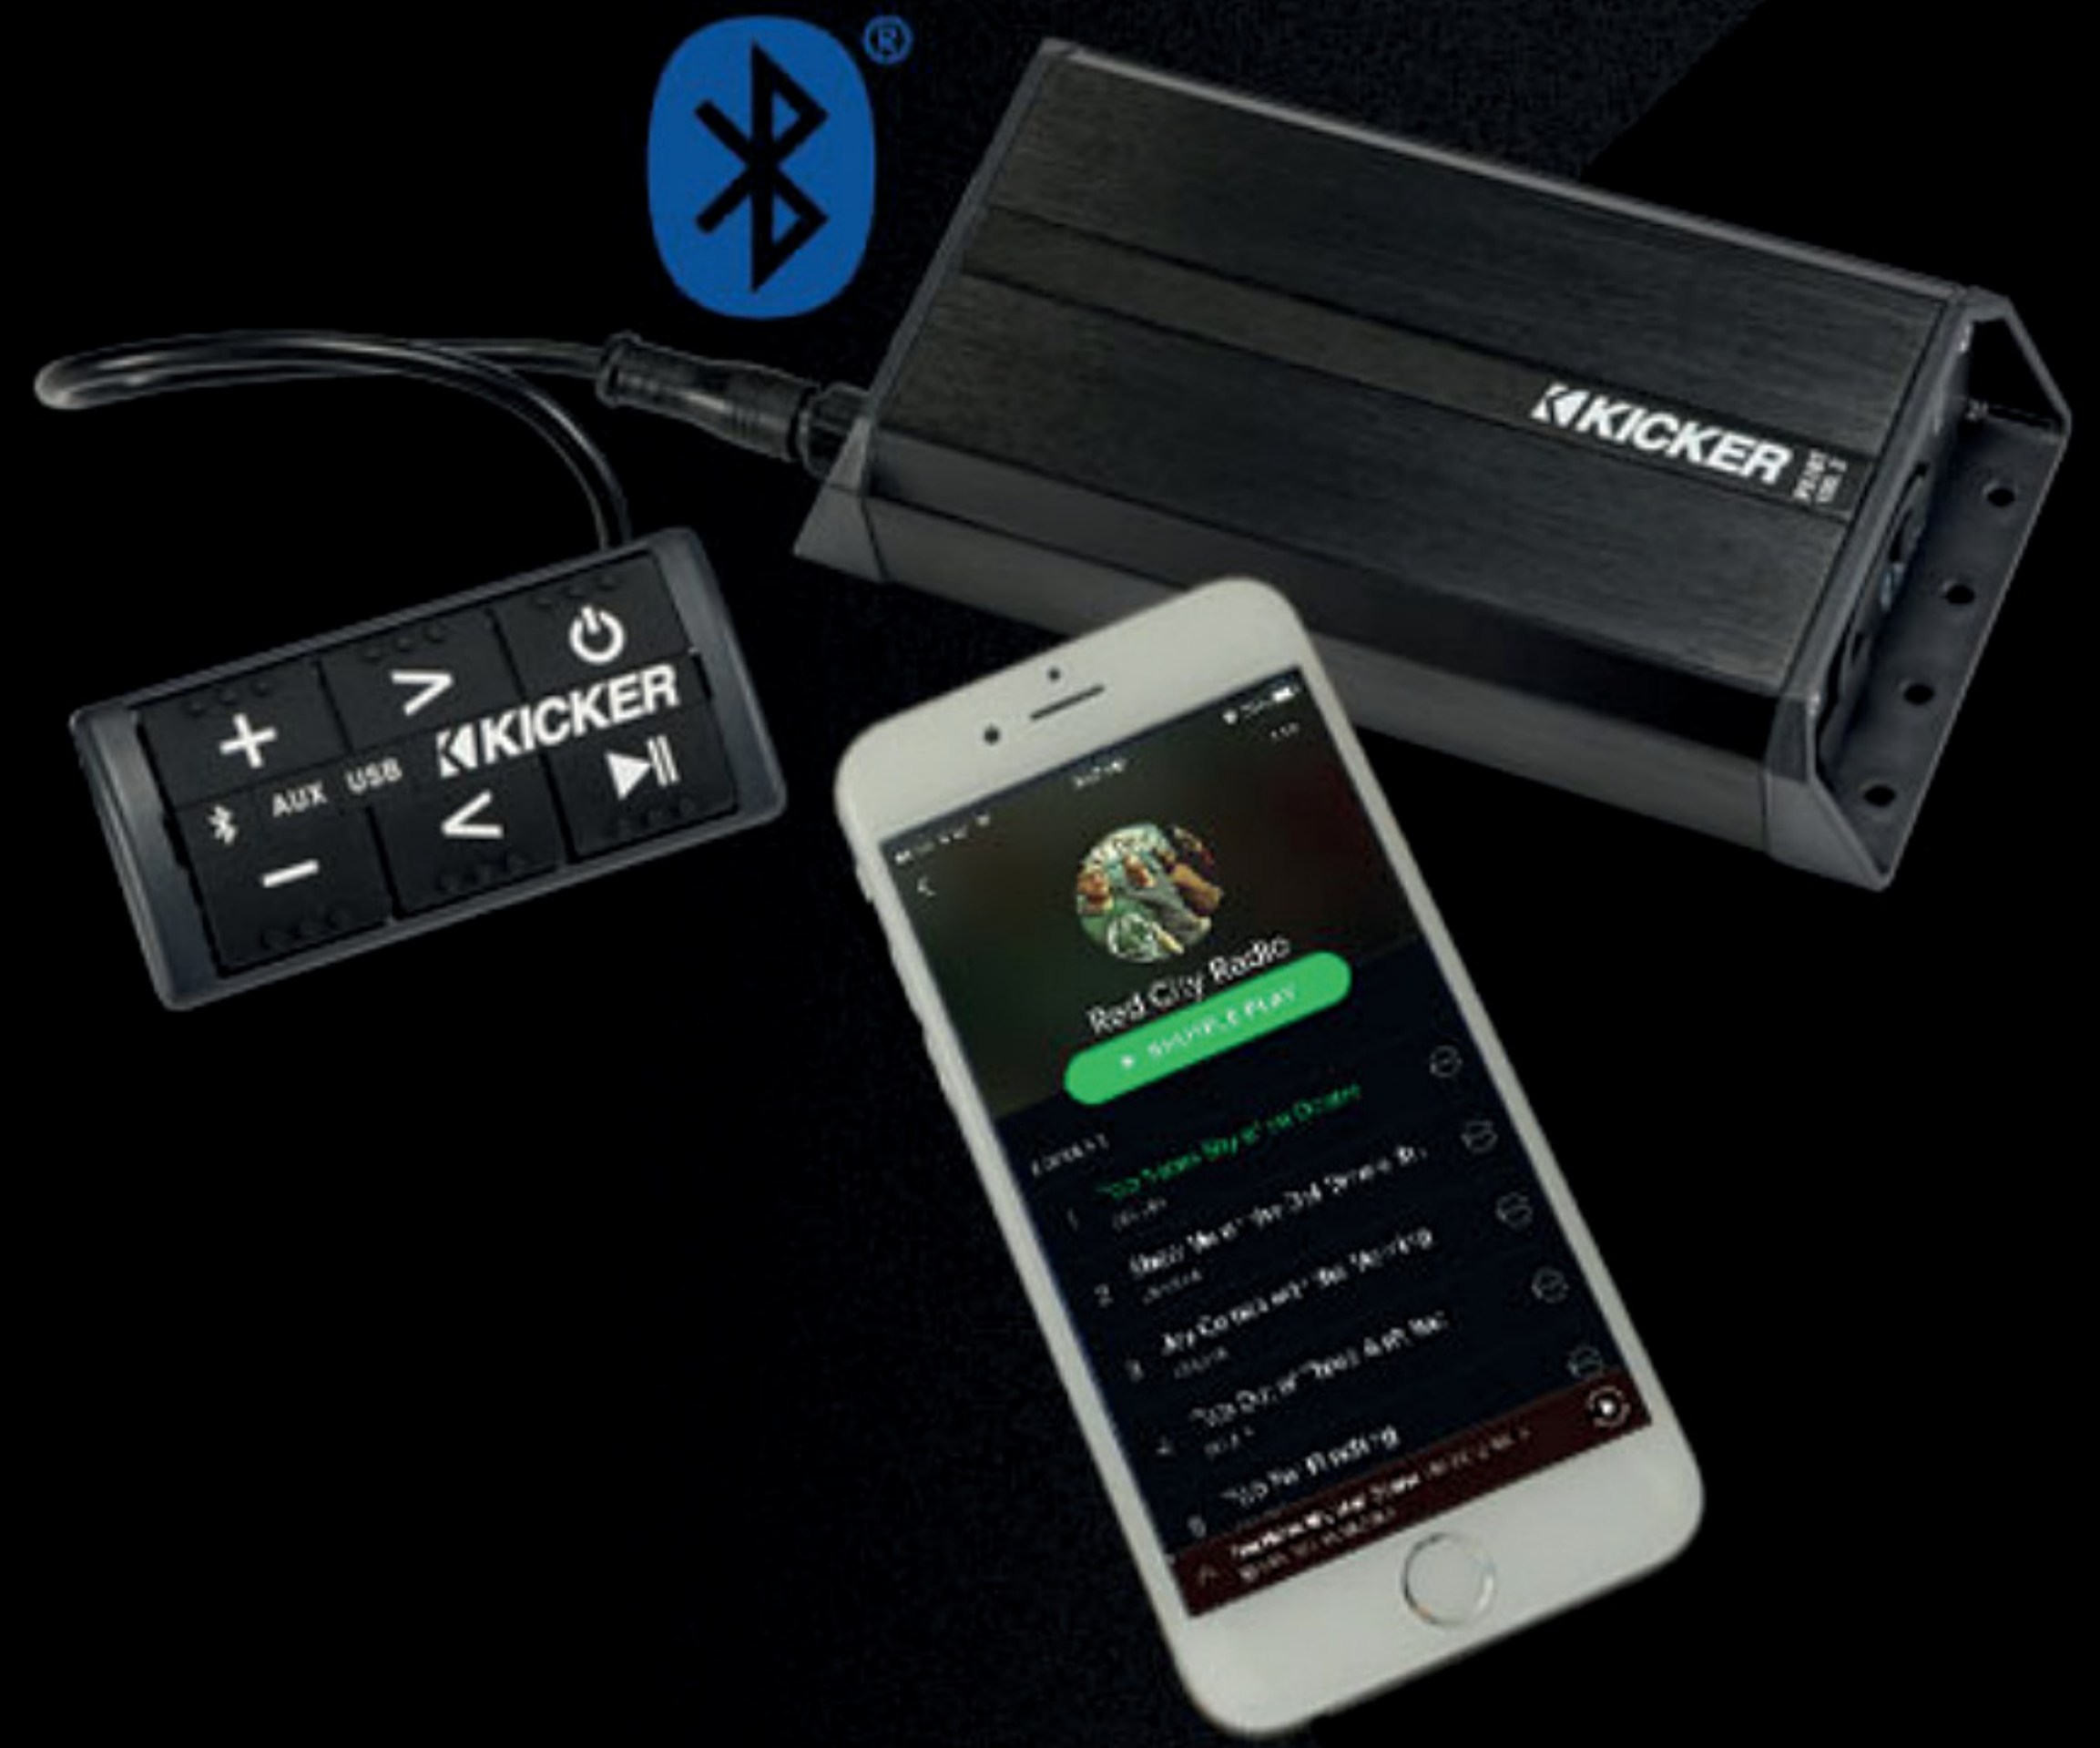

YOUR PHONE IS YOUR HEAD UNIT

You don't need a radio to enjoy great tunes! PX Amplified Controllers work with all media devices via Bluetooth® wireless streaming, providing up to 100 watts of power to your existing sound system in your vehicle. The remote's illuminated display is easily read, with track and source controls independently lit.

BIG POWER. MINI SIZE.

The only thing small about the PXi's amps is their footprint. Made to fit nearly anywhere, these miniature power plants start at about six inches in total length. They fit perfectly under seats or in glove compartments.

SYSTEM EXPANDABILITY

A charging, audio-enabled USB input is included in the PXiBT100.2, and all PX Amplified Controllers come with a 3.5mm auxiliary input and stereo full-range output for a larger-than-life sound system.