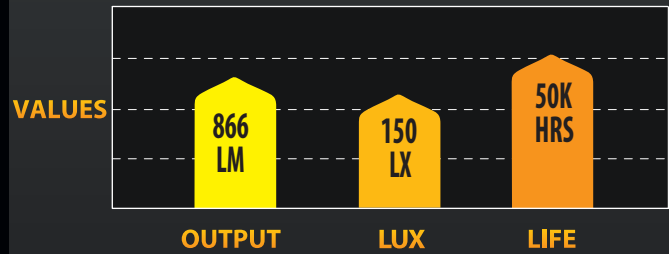

KC HiLITES

4" GRAVITY LED Fog Lights

PHOTOMETRICS

PERFORMANCE

4" GRAVITY LED FOG LIGHTS

10 Watt

FEATURES

- **SAE/ECE CERTIFIED STREET LEGAL** Fog Beam: Each Light Rated at: 10-Watt; 866 Lumens; 150 LUX @ 10 Meters; 15,000 Candela
- KC's Patented Gravity Reflective Diode Technology for More Controlled and Far Reaching Beam Pattern
- Two 5W Cree XP-G R4 LEDs
- 6,500K Color Temperature
- IP68 Rated Sealed Housing
- High Grade Electroplated Aluminum Housing with Clear Glass Lens
- Operates on 9 to 32 Volts, EMI DO 160E Compliant
- 0.74 Amps per Light
- Protected Against EMI Interference
- Four Models Available:
 - Universal Mount with Adjustable Bracket – Pair Pack #493, includes wiring harness
 - Replacement for Jeep JK with O.E. Bumpers – Pair Pack #494, includes factory wire connectors
 - **Amber** Universal Mount with Adjustable Bracket – Pair Pack #495, includes wiring harness
 - **Amber** Replacement for Jeep JK with O.E. Bumpers – Pair Pack #496, includes factory wire connectors

DIMENSIONS

KC 4" Gravity LED Fog Lights

Pair Pack Part #	Single Light Part #	Model / Description	Beam Pattern	Watts	Volts	Lumens	Width	Height	Depth
493	1493	4" Gravity LED Fog - Universal	Fog	10	9-32	866	3.94"	3.94"	3.23"
494	1494	4" Gravity LED Fog - Jeep JK	Fog	10	9-32	866	3.94"	3.94"	3.44"
495	1495	4" Amber Gravity LED Fog - Universal	Fog	10	9-32	866	3.94"	3.94"	3.23"
496	1496	4" Amber Gravity LED Fog - Jeep JK	Fog	10	9-32	866	3.94"	3.94"	3.44"