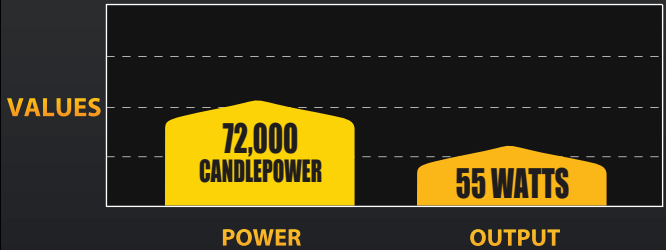

KC HiLITES

APOLLO PRO 5" SPOT

PHOTOMETRICS

PERFORMANCE

5" APOLLO PRO SPOT BEAM

**55
Watt**

FEATURES

- 55-Watt Halogen Bulb
- 72,000 Candlepower
- Tough 5" Diameter Black Polymax Housing with Built-In Protective Stone Guard
- Computer Designed Polished Reflector
- Optical Quality Glass Lens
- Flat, Space Efficient Profile
- Two Axis Mount for Easy & Accurate Aiming
- Pair Packs Include Pre-Terminated Relay Wiring Harness with Waterproof Connectors
- For Off-Road Use Only

DIMENSIONS

#450 - Spot

KC APOLLO PRO 5 INCH SPOT

Pair Pack	Single Light	Beam						
Part #	Part #	Type/Color	Finish	Watts	Candlepower	Width	Height	Depth
450	1450	Spot - Clear	Black	55	72,000	4.875"	5.50"	3.375"