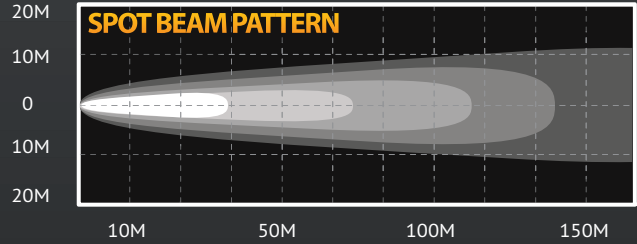

KC HiLITES

APOLLO PRO 5" SPOT

PHOTOMETRICS

PERFORMANCE

5" APOLLO PRO SPOT BEAM

**55
Watt**

FEATURES

- 55-Watt Halogen Bulb
- 72,000 Candlepower
- Tough 5" Diameter Black Polymax Housing with Built-In Protective Stone Guard
- Computer Designed Polished Reflector
- Optical Quality Glass Lens
- Flat, Space Efficient Profile
- Two Axis Mount for Easy & Accurate Aiming
- Pair Packs Include Pre-Terminated Relay Wiring Harness with Waterproof Connectors
- For Off-Road Use Only

DIMENSIONS

#450 - Spot

KC APOLLO PRO 5 INCH SPOT

Pair Pack	Single Light	Beam						
Part #	Part #	Type/Color	Finish	Watts	Candlepower	Width	Height	Depth
450	1450	Spot - Clear	Black	55	72,000	4.875"	5.50"	3.375"