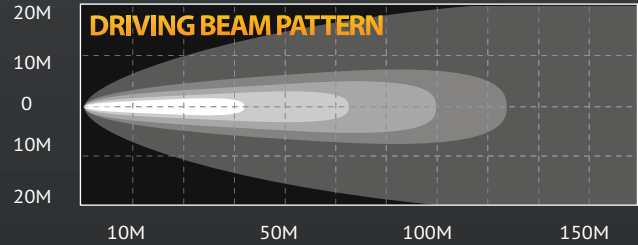

KC HiLITES

APOLLO PRO 5" DRIVING

5" APOLLO PRO DRIVING

55
Watt

FEATURES

- 55-Watt Halogen Bulb
- 45,000 Candlepower
- Tough 5" Diameter Black Polymax Housing with Built-In Protective Stone Guard
- Computer Designed Polished Reflector
- Optical Quality Glass Lens
- Flat, Space Efficient Profile
- Two Axis Mount for Easy & Accurate Aiming
- Pair Packs Include Pre-Terminated Relay Wiring Harness with Waterproof Connectors
- For Off-Road Use Only

KC APOLLO PRO 5 INCH DRIVING BEAM

Pair Pack	Single Light	Beam Type/Color	Finish	Beam Watts	Candlepower	Width	Height	Depth
Part # 451	Part # 1451	Driving - Clear	Black	55	45,000	4.875"	5.50"	3.375"

PHOTOMETRICS