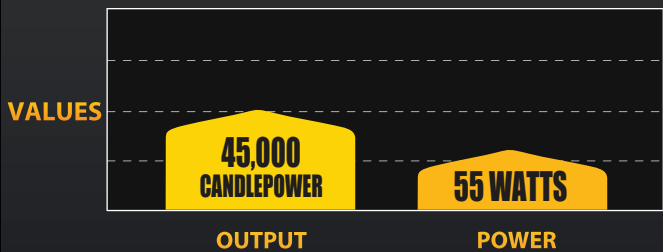

PERFORMANCE