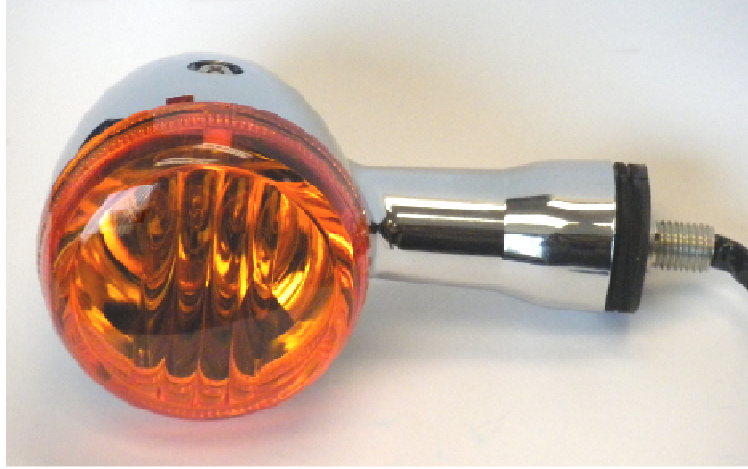

K&S TECHNOLOGIES, INC.

MANUFACTURER OF D.O.T. LIGHTS

NEW PRODUCT RELEASE (No. 0162)

RE: DOT Turn Signals for Suzuki's

(1) Product Information:

<u>K&S No.</u>	<u>Description</u>
25-3241	SU # OEM 35601-41FC0, Front Right VL-800 / C/ T "Blvd C50" (07-08, 11), VLR-1800 /T "Blvd C109R" (08-09)
25-3242	SU # OEM 35602-41FC0, Front Left VL-800 / C/ T "Blvd C50" (07-08, 11), VLR-1800 /T "Blvd C109R" (08-09)
25-3243	SU # OEM 35603-38AC1, Rear Right VL-800 "Volusa" (04-08), VL-800Z "Volusa LE" (04-05) VL-800 C/ T "Blvd C50" (06-08)
25-3244	SU # OEM 35604-38AC1, Rear Left VL-800 "Volusa" (04-08), VL-800Z "Volusa LE" (04-05) VL-800 C/ T "Blvd C50" (06-08)