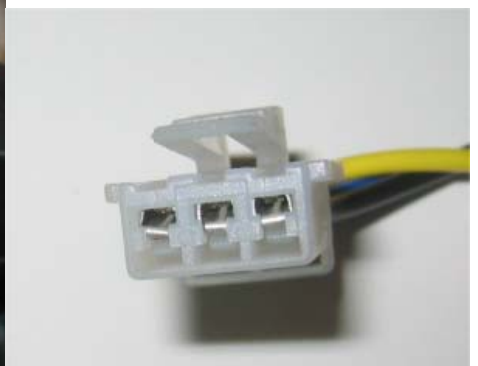

NEW PRODUCT RELEASE (No. 0083)

RE: HEADLIGHT SWITCH

(1) Product Information:

<u>K&S Stock No.</u>	<u>Description</u>
12-0051	Universal Headlight Switch Yamaha Equivalent OEM # 5NG-83976-50

(2) Packing : 1 set in a bubble pack with attractive back card.

(3) Features:

- -Universal applications (ATV, motorcycles, pedicabs, scooters)
- -Fits 7/8" bars
- -On-Off switch (For headlight, accessory lighting, etc.)
- -Compact design, 20mm width.
- -Extra wire terminals included
- -Same as OE wire plug connectors included.

(4) Product Availability: Available. Please contact your local dealer or distributor.

(5) NOTES: Availability and specifications subject to change without notice.