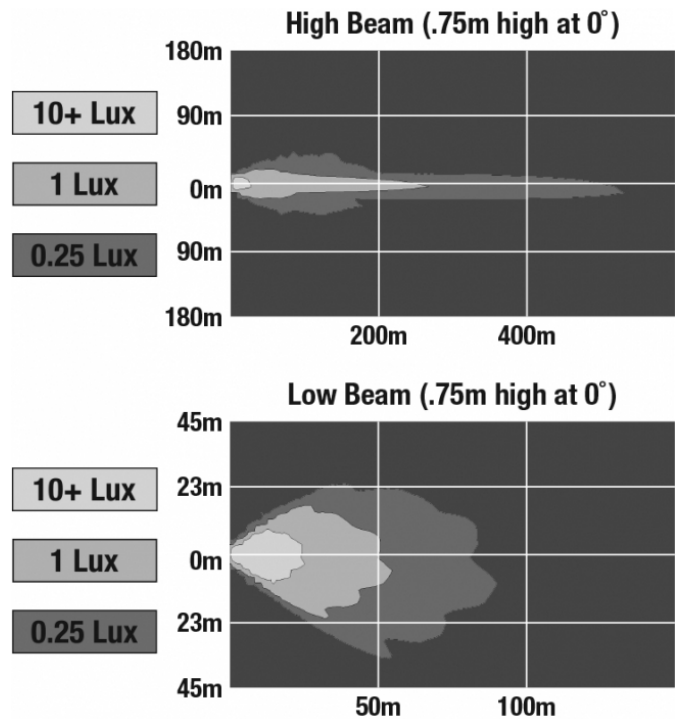

PRODUCT INFORMATION

Description	12V SAE/ECE LED High & Low Beam Headlight with Black Inner Bezel
Height	143.00 (mm) / 5.63 (in)
Width	143.00 (mm) / 5.63 (in)
Depth	82.50 (mm) / 3.25 (in)
Shape	Round
Outer Lens Material	Polycarbonate
Outer Lens Color	Clear
Bezel Color	Black
Retrofits	PAR46 Headlights
Minimum Operating Temperature	-40 (°C) / -40 (°F)
Maximum Operating Temperature	65 (°C) / 149 (°F)
Connector or Wiring	H4
Mating Connector	H4, AMP#172615-2
Product Weight	1.80 (lbs) / 0.82 (kgs)
Spec Sheet Printed	2016-07-07

PRODUCT DIMENSIONS

ELECTRICAL SPECIFICATIONS

Input Voltage	12 V DC
Operating Voltage	9-16 V DC
Black Wire	Ground
White Wire	High Beam
Yellow Wire	Low Beam
Red Wire	Front Position
Current Draw	1.9A @ 12V DC (Low Beam) 3.2A @ 12V DC (High Beam) 0.21A @ 12V DC (Front Position)

REGULATORY STANDARDS COMPLIANCE

Buy America Standards
ECE Reg 50
FMVSS 108 Table XX

ECE Reg 113 Class D
Eco Friendly
IEC IP67

PHOTOMETRIC SPECIFICATIONS

Raw Lumen Output	3,520 (High Beam); 2,120 (Low Beam)
Effective Lumen Output	1,600 (High Beam); 1050 (Low Beam)
Candela Output	60,000 (High Beam); 8,300 (Low Beam)
Nominal LED Color Temperature	5000 (K)
Beam Pattern(s)	Forward Lighting - High Beam (DOT/ECE) Forward Lighting - Low Beam (DOT/ECE) Signalization - Front Position

APPLICATIONS

ADDITIONAL INFORMATION

Headlight must be securely mounted and properly aimed such that the beam pattern cut off line complies with all applicable regulations. If you are not familiar with the legal requirements for aiming your headlights, please see a professional service provider. We recommend that headlights are aimed with a headlight aiming system for proper alignment.