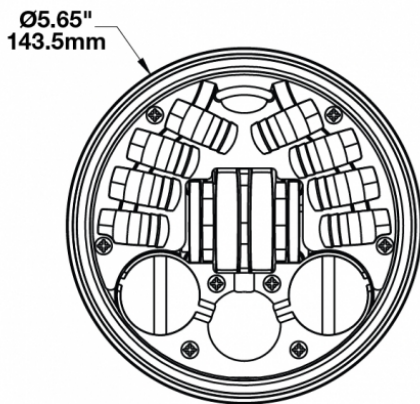

PRODUCT INFORMATION

Description	12V SAE/ECE LED High & Low Beam Headlight with Black Inner Bezel
Height	143.00 (mm) / 5.63 (in)
Width	143.00 (mm) / 5.63 (in)
Depth	82.50 (mm) / 3.25 (in)
Shape	Round
Outer Lens Material	Polycarbonate
Outer Lens Color	Clear
Bezel Color	Black
Retrofits	PAR46 Headlights
Minimum Operating Temperature	-40 (°C) / -40 (°F)
Maximum Operating Temperature	65 (°C) / 149 (°F)
Connector or Wiring	H4
Mating Connector	H4, AMP#172615-2
Product Weight	1.80 (lbs) / 0.82 (kgs)
Spec Sheet Printed	2016-07-07

PRODUCT DIMENSIONS

ELECTRICAL SPECIFICATIONS

Input Voltage	12 V DC
Operating Voltage	9-16 V DC
Black Wire	Ground
White Wire	High Beam
Yellow Wire	Low Beam
Red Wire	Front Position
Current Draw	1.9A @ 12V DC (Low Beam) 3.2A @ 12V DC (High Beam) 0.21A @ 12V DC (Front Position)

REGULATORY STANDARDS COMPLIANCE

Buy America Standards
ECE Reg 50
FMVSS 108 Table XX

ECE Reg 113 Class D
Eco Friendly
IEC IP67

PHOTOMETRIC SPECIFICATIONS

Raw Lumen Output	3,520 (High Beam); 2,120 (Low Beam)
Effective Lumen Output	1,600 (High Beam); 1050 (Low Beam)
Candela Output	60,000 (High Beam); 8,300 (Low Beam)
Nominal LED Color Temperature	5000 (K)
Beam Pattern(s)	Forward Lighting - High Beam (DOT/ECE) Forward Lighting - Low Beam (DOT/ECE) Signalization - Front Position

RELATED PRODUCTS

[Part Number 0551731](#)

**12V SAE/ECE LED High &
Low Beam Headlight
with Chrome Inner Bezel**