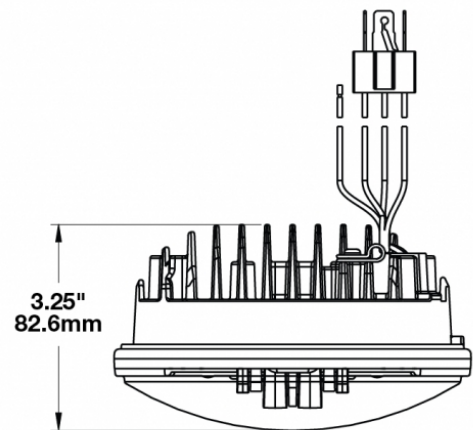

PRODUCT INFORMATION

Description	12V SAE/ECE LED High & Low Beam Headlight with Black Inner Bezel
Height	143.00 (mm) / 5.63 (in)
Width	143.00 (mm) / 5.63 (in)
Depth	82.50 (mm) / 3.25 (in)
Shape	Round
Outer Lens Material	Polycarbonate
Outer Lens Color	Clear
Bezel Color	Black
Retrofits	PAR46 Headlights
Minimum Operating Temperature	-40 (°C) / -40 (°F)
Maximum Operating Temperature	65 (°C) / 149 (°F)
Connector or Wiring	H4
Mating Connector	H4, AMP#172615-2
Product Weight	1.80 (lbs) / 0.82 (kgs)
Spec Sheet Printed	2016-07-07

PRODUCT DIMENSIONS

ELECTRICAL SPECIFICATIONS

Input Voltage	12 V DC
Operating Voltage	9-16 V DC
Black Wire	Ground
White Wire	High Beam
Yellow Wire	Low Beam
Red Wire	Front Position
Current Draw	1.9A @ 12V DC (Low Beam) 3.2A @ 12V DC (High Beam) 0.21A @ 12V DC (Front Position)

REGULATORY STANDARDS COMPLIANCE

Buy America Standards
ECE Reg 50
FMVSS 108 Table XX

ECE Reg 113 Class D
Eco Friendly
IEC IP67

PHOTOMETRIC SPECIFICATIONS

Raw Lumen Output	3,520 (High Beam); 2,120 (Low Beam)
Effective Lumen Output	1,600 (High Beam); 1050 (Low Beam)
Candela Output	60,000 (High Beam); 8,300 (Low Beam)
Nominal LED Color Temperature	5000 (K)
Beam Pattern(s)	Forward Lighting - High Beam (DOT/ECE) Forward Lighting - Low Beam (DOT/ECE) Signalization - Front Position