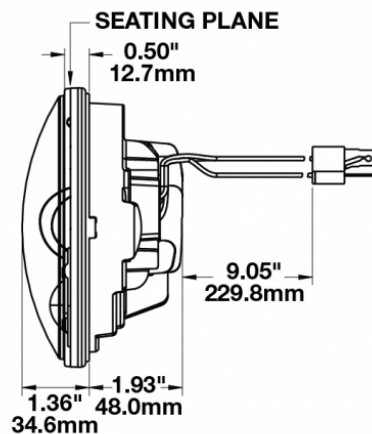

PRODUCT INFORMATION

Description	12V SAE/ECE LED High & Low Beam Headlight with Black Inner Bezel
Height	143.00 (mm) / 5.63 (in)
Width	143.00 (mm) / 5.63 (in)
Depth	82.50 (mm) / 3.25 (in)
Shape	Round
Outer Lens Material	Polycarbonate
Outer Lens Color	Clear
Bezel Color	Black
Retrofits	PAR46 Headlights
Minimum Operating Temperature	-40 (°C) / -40 (°F)
Maximum Operating Temperature	65 (°C) / 149 (°F)
Connector or Wiring	H4
Mating Connector	H4, AMP#172615-2
Product Weight	1.80 (lbs) / 0.82 (kgs)
Spec Sheet Printed	2016-07-07

PRODUCT DIMENSIONS

ELECTRICAL SPECIFICATIONS

Input Voltage	12 V DC
Operating Voltage	9-16 V DC
Black Wire	Ground
White Wire	High Beam
Yellow Wire	Low Beam
Red Wire	Front Position
Current Draw	1.9A @ 12V DC (Low Beam) 3.2A @ 12V DC (High Beam) 0.21A @ 12V DC (Front Position)

REGULATORY STANDARDS COMPLIANCE

Buy America Standards
ECE Reg 50
FMVSS 108 Table XX

ECE Reg 113 Class D
Eco Friendly
IEC IP67

PHOTOMETRIC SPECIFICATIONS

Raw Lumen Output	3,520 (High Beam); 2,120 (Low Beam)
Effective Lumen Output	1,600 (High Beam); 1050 (Low Beam)
Candela Output	60,000 (High Beam); 8,300 (Low Beam)
Nominal LED Color Temperature	5000 (K)
Beam Pattern(s)	Forward Lighting - High Beam (DOT/ECE) Forward Lighting - Low Beam (DOT/ECE) Signalization - Front Position

RELATED PRODUCTS

[Part Number 0551731](#)

**12V SAE/ECE LED High &
Low Beam Headlight
with Chrome Inner Bezel**