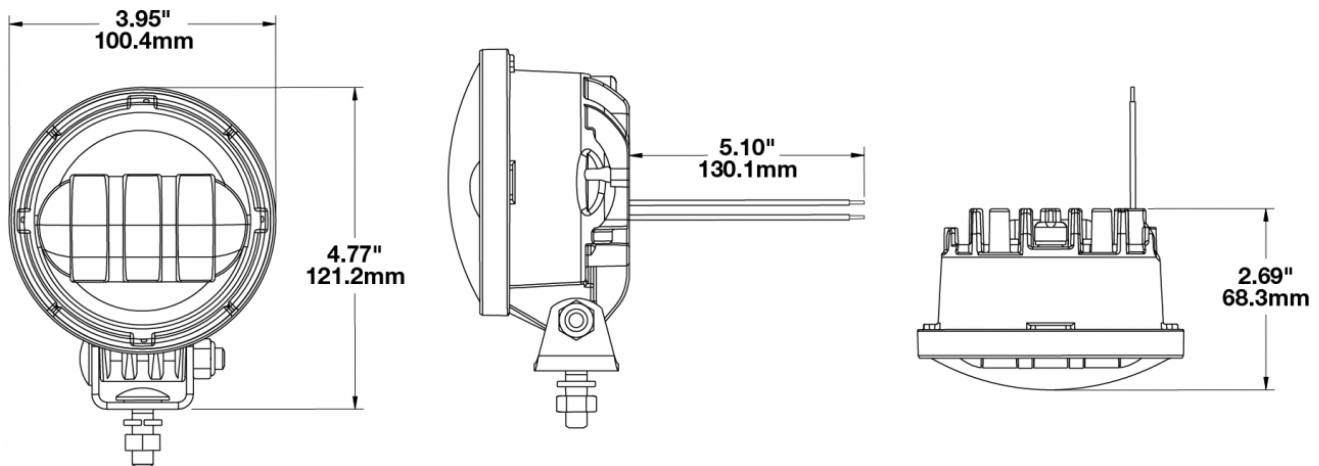

**PRODUCT INFORMATION**

<b>Description</b>	12V DOT/ECE LED RHT & LHT Fog Light with Black Inner Bezel & Black Housing
<b>Height</b>	121.16 (mm) / 4.77 (in)
<b>Width</b>	100.33 (mm) / 3.95 (in)
<b>Depth</b>	68.33 (mm) / 2.69 (in)
<b>Shape</b>	Round
<b>Outer Lens Material</b>	Hardcoated Polycarbonate
<b>Outer Lens Color</b>	Clear
<b>Housing Material</b>	Die-Cast Aluminum
<b>Housing Color</b>	Black
<b>Bezel Color</b>	Black
<b>Mounting Hardware Description</b>	(x1) M8-1.25 x 25 SS Mounting Bolt
<b>Mounting Type</b>	Universal Pedestal Mount
<b>Minimum Operating Temperature</b>	-40 (°C) / -40 (°F)
<b>Maximum Operating Temperature</b>	65 (°C) / 149 (°F)
<b>Spec Sheet Printed</b>	2016-07-07

**PRODUCT DIMENSIONS**

**ELECTRICAL SPECIFICATIONS**

<b>Input Voltage</b>	12 V DC
<b>Operating Voltage</b>	10-15 V DC
<b>Transient Spike Protection</b>	150V Peak @ 1 HZ-100 Pulses
<b>Red Wire</b>	Positive
<b>Black Wire</b>	Negative
<b>Current Draw</b>	1.60A @ 12V DC