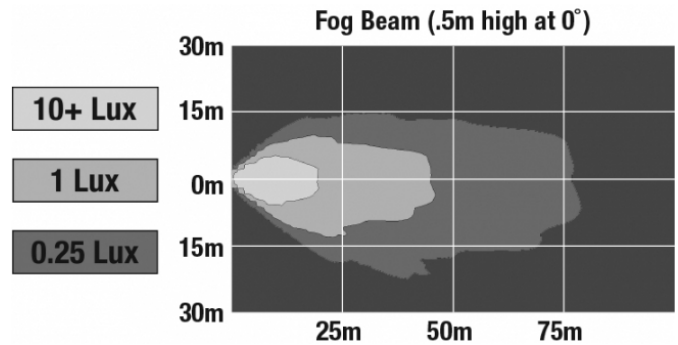

**PRODUCT INFORMATION**

<b>Description</b>	12V DOT/ECE LED RHT & LHT Fog Light with Black Inner Bezel & Black Housing
<b>Height</b>	121.16 (mm) / 4.77 (in)
<b>Width</b>	100.33 (mm) / 3.95 (in)
<b>Depth</b>	68.33 (mm) / 2.69 (in)
<b>Shape</b>	Round
<b>Outer Lens Material</b>	Hardcoated Polycarbonate
<b>Outer Lens Color</b>	Clear
<b>Housing Material</b>	Die-Cast Aluminum
<b>Housing Color</b>	Black
<b>Bezel Color</b>	Black
<b>Mounting Hardware Description</b>	(x1) M8-1.25 x 25 SS Mounting Bolt
<b>Mounting Type</b>	Universal Pedestal Mount
<b>Minimum Operating Temperature</b>	-40 (°C) / -40 (°F)
<b>Maximum Operating Temperature</b>	65 (°C) / 149 (°F)
<b>Spec Sheet Printed</b>	2016-07-07

**PRODUCT DIMENSIONS**

**ELECTRICAL SPECIFICATIONS**

<b>Input Voltage</b>	12 V DC
<b>Operating Voltage</b>	10-15 V DC
<b>Transient Spike Protection</b>	150V Peak @ 1 HZ-100 Pulses
<b>Red Wire</b>	Positive
<b>Black Wire</b>	Negative
<b>Current Draw</b>	1.60A @ 12V DC

**REGULATORY STANDARDS COMPLIANCE**

Buy America Standards	ECE Reg 19
Eco Friendly	SAE J583
Tested to ECE Reg. 10 (Radiated Emissions only)	

**PHOTOMETRIC SPECIFICATIONS**

<b>Raw Lumen Output</b>	1,080
<b>Effective Lumen Output</b>	610
<b>Nominal LED Color Temperature</b>	5000 (K)
<b>Beam Pattern(s)</b>	Forward Lighting - Fog