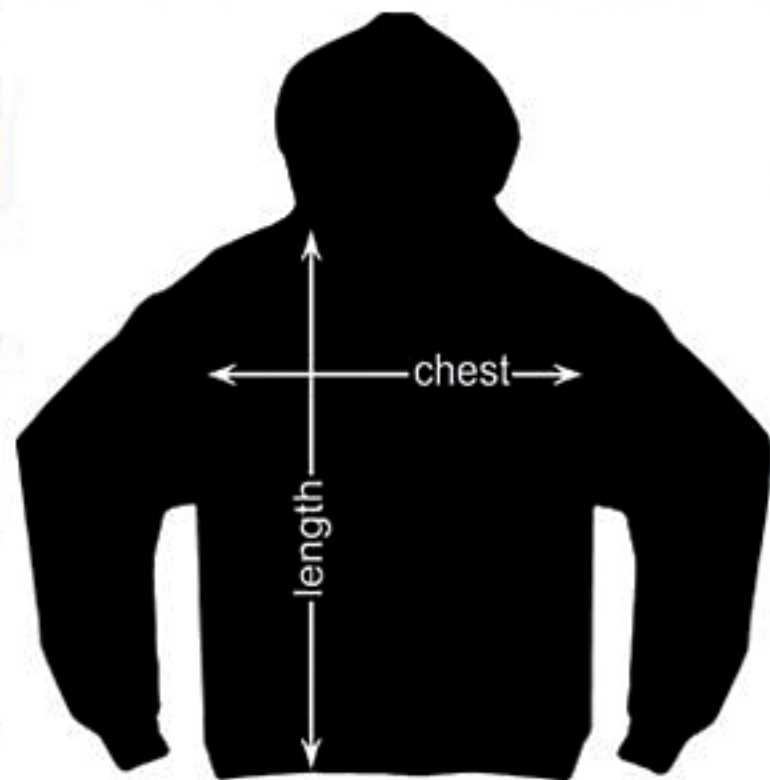

HOODY MEASUREMENTS IN INCHES

Size

S

M

L

XL

2XL

Bust

fullest part of chest around

38

40

42

44

46

Length

shoulder to hip

24

25

26

26

27

Rely on [premium motorcycle riding gear](#) by [Hot Leathers](#) if you're looking for quality and efficiency.