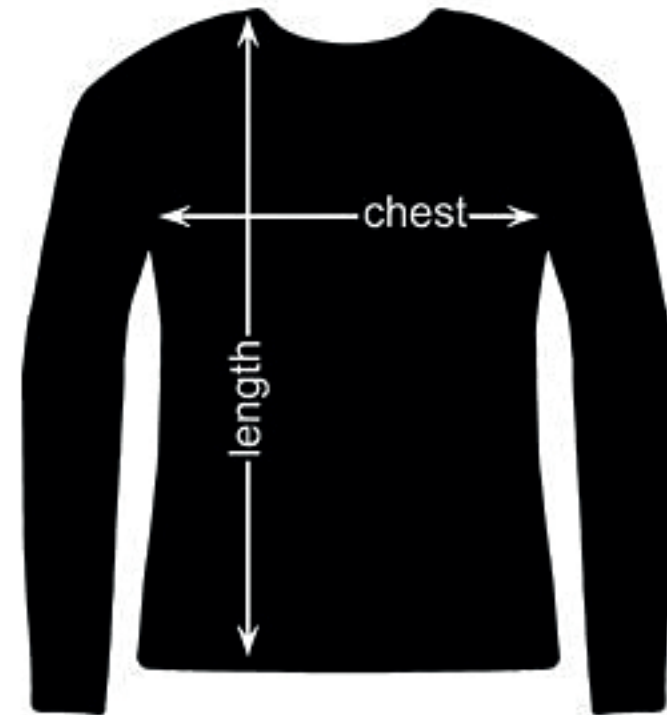

LONG SLEEVE MEASUREMENTS IN INCHES

Size

S

M

L

XL

2XL

Bust
fullest part of chest around

28

30

32

34

36

Length
shoulder to hip

25

26

26

27

28

Feel the difference with Hot Leathers.

Looking for motorcycle riding gear? Visit our website.