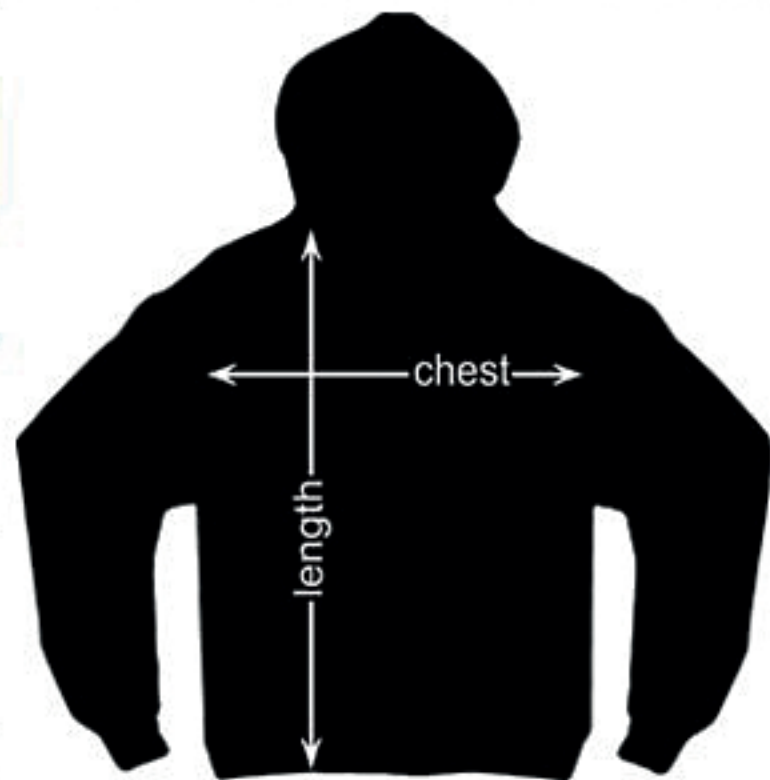

HOODY MEASUREMENTS IN INCHES

Size

S**M****L****XL****2XL****Bust**

fullest part of chest around

36

38

40

42

44

Length

shoulder to hip

22

23

24

25

26