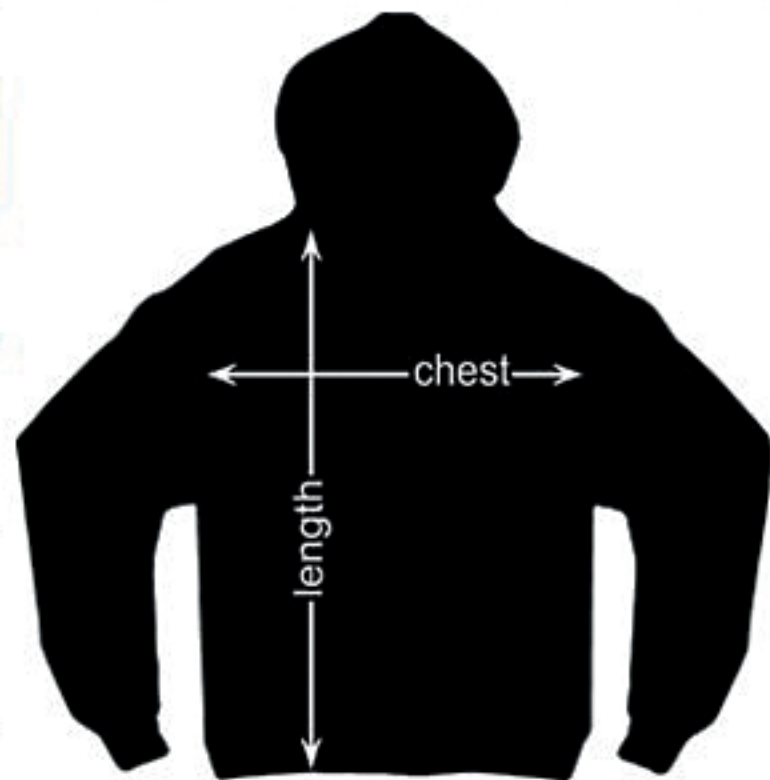

HOODY MEASUREMENTS IN INCHES

Size

S

M

L

XL

2XL

Bust

fullest part of chest around

36

38

40

42

44

Length

shoulder to hip

22

23

24

25

26

Rely on [premium motorcycle riding gear](#) by [Hot Leathers](#) if you're looking for quality and efficiency.