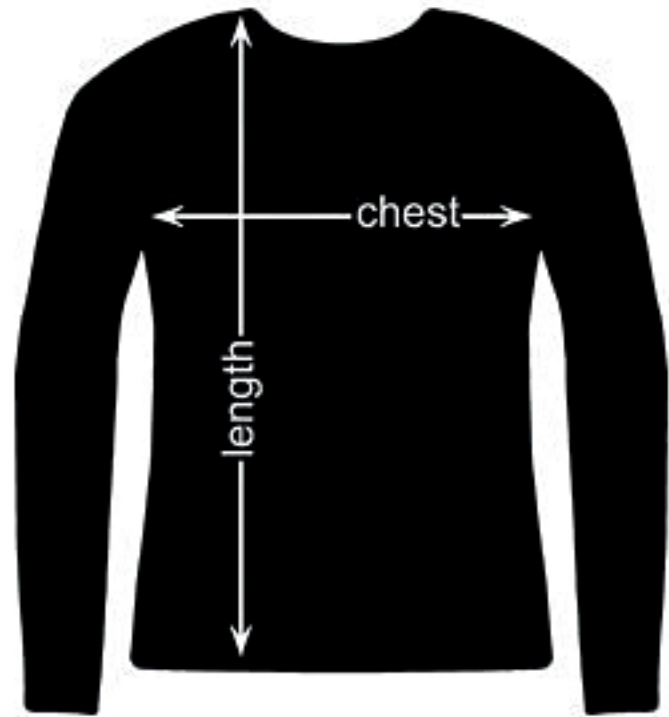

LONG SLEEVE MEASUREMENTS IN INCHES

Size

S

M

L

XL

2XL

Bust

fullest part of chest around

28

30

32

34

36

Length

shoulder to hip

24

25

25

26

27

Feel the difference with Hot Leathers.

Looking for motorcycle riding gear? Visit our website.