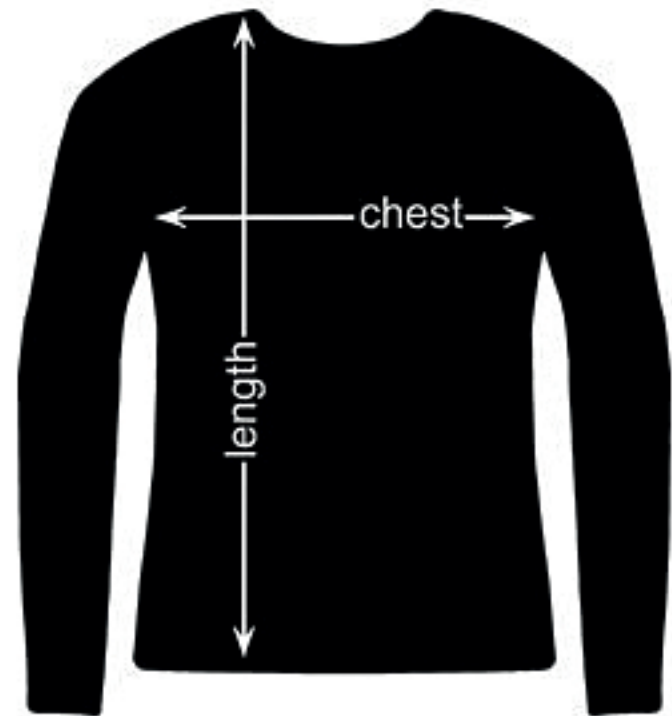

# LONG SLEEVE MEASUREMENTS IN INCHES

Size	S	M	L	XL	2XL
------	---	---	---	----	-----

<b>Bust</b> fullest part of chest around	28	30	32	34	36
---	----	----	----	----	----

<b>Length</b> shoulder to hip	24	25	25	26	27
----------------------------------	----	----	----	----	----