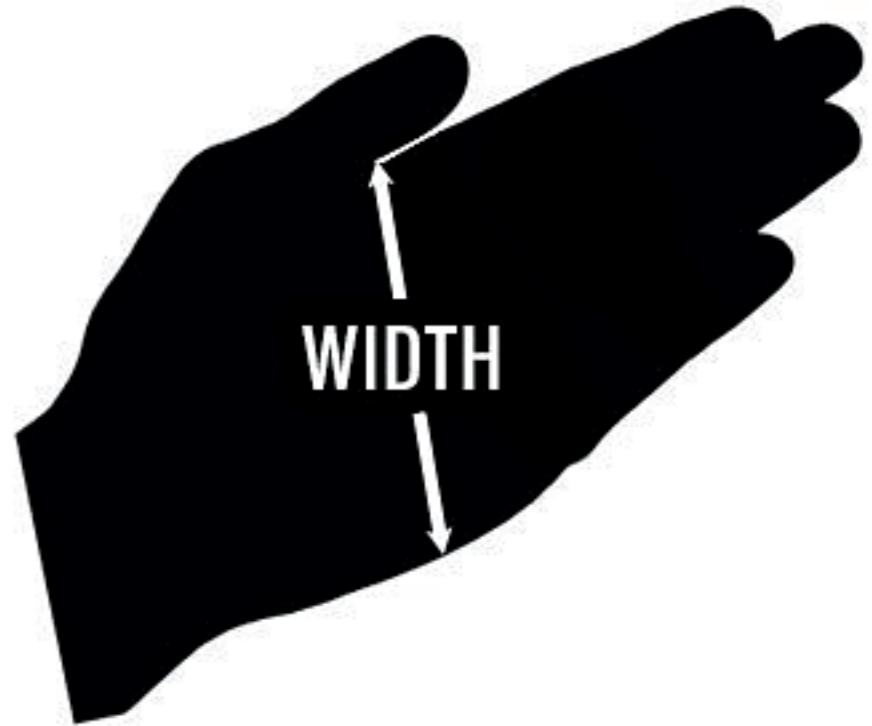

GLOVE SIZING

SIZES	XS	S	M	L	XL	2XL	3XL
LADIES [INCHES]	5.5	6	6.5	7	7.5	8	8.5
CENTIMETERS	14	17	18	18	19	20	21
MEN'S [INCHES]	3-4	4-6	6-8	8.5	9-9.5	10-10.5	11-11.5
CENTIMETERS	8-10	10-15	16-20	22	23-24	25-27	28-29

Measure around the largest 4 finger area.

Rely on [premium motorcycle riding gear](#) by [Hot Leathers](#) if you're looking for quality and efficiency.