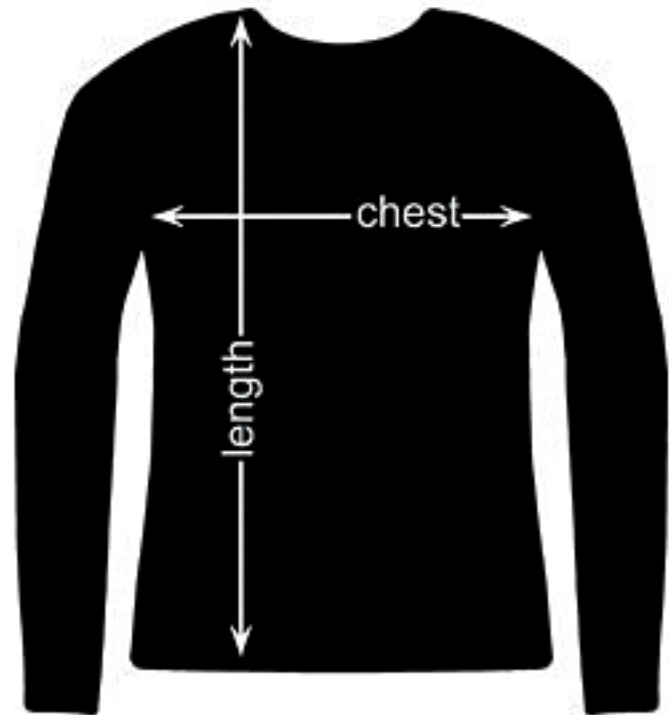

LONG SLEEVE MEASUREMENTS IN INCHES

Size

S

M

L

XL

2XL

Bust

fullest part of chest around

28

30

32

34

36

Length

shoulder to hip

23

24

25

26

27

Feel the difference with Hot Leathers.

Looking for motorcycle riding gear? Visit our website.