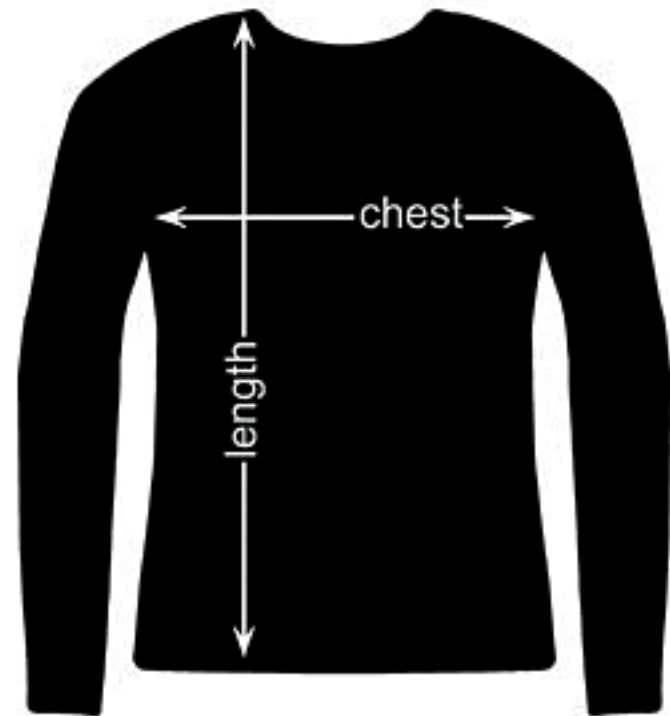

LONG SLEEVE MEASUREMENTS IN INCHES

Size	S	M	L	XL	2XL
------	---	---	---	----	-----

Bust fullest part of chest around	28	30	32	34	36
---	----	----	----	----	----

Length shoulder to hip	23	24	25	26	27
----------------------------------	----	----	----	----	----