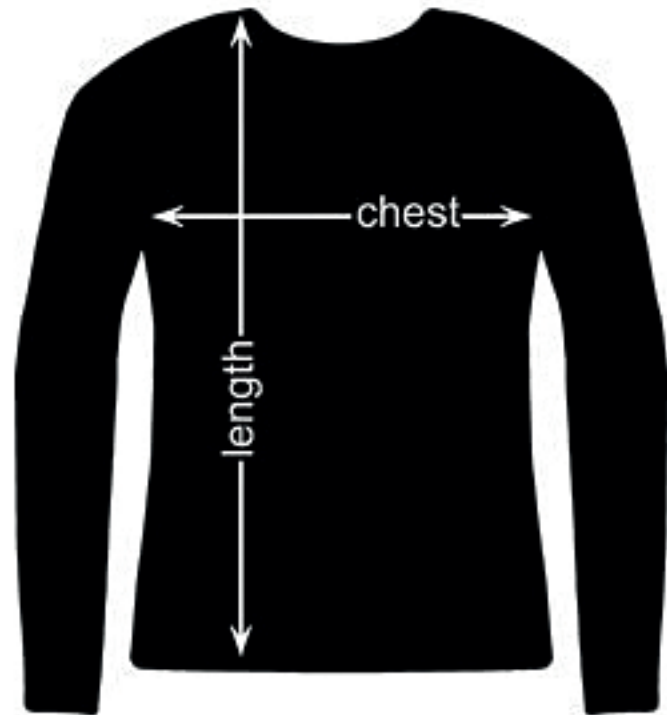

LONG SLEEVE MEASUREMENTS IN INCHES

Size

S

M

L

XL

2XL

Bust
fullest part of chest around

32

34

36-38

40-42

44-46

Length
shoulder to hip

25

26

27

27

28

Feel the difference with Hot Leathers.

Looking for motorcycle riding gear? Visit our website.