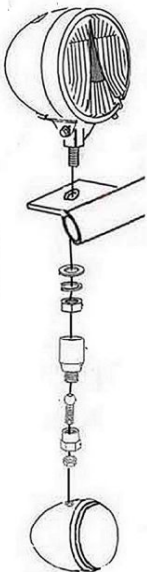

Components

1	Spotlight bracket	1x
2	Plug	2x

Optional:
 68-1011 / 1021
 Turnsignal-Kit
 Turnsignal: 68-7011

Please check all fixings and mounting points before assembly as listed on the mounting instruction sheet.