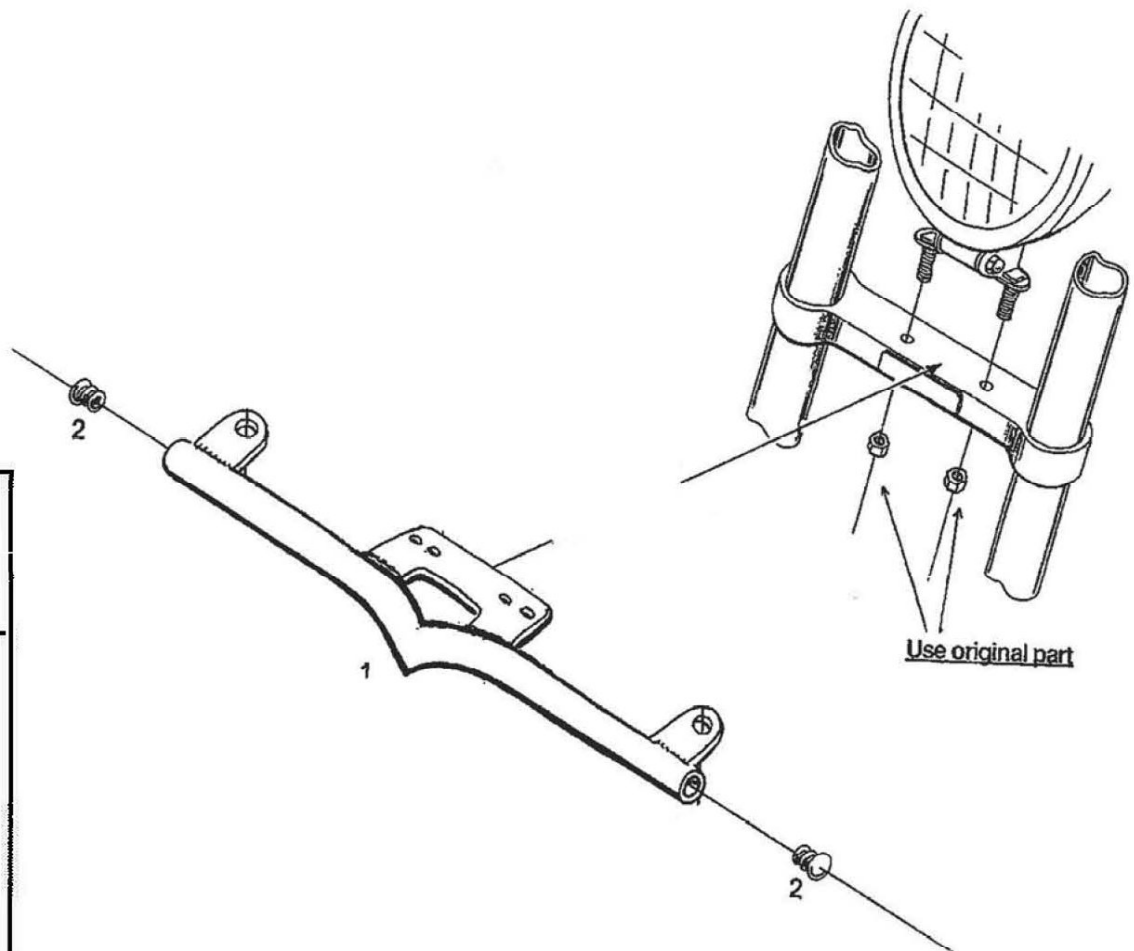

Components

1	Spotlight bracket	1x
2	Plug	2x

Optional:
 68-1011 / 1021
 Turnsignal-Kit
 Turnsignal: 68-7011

Please check all fixings and mounting points before assembly as listed on the mounting instruction sheet.

This accessory should be mounted by a professional mechanic only. Motolux International B.V. / Highway Hawk can not be held responsible for improper installation

© MotoLux Specialties B.V.
 Barneveld - The Netherlands