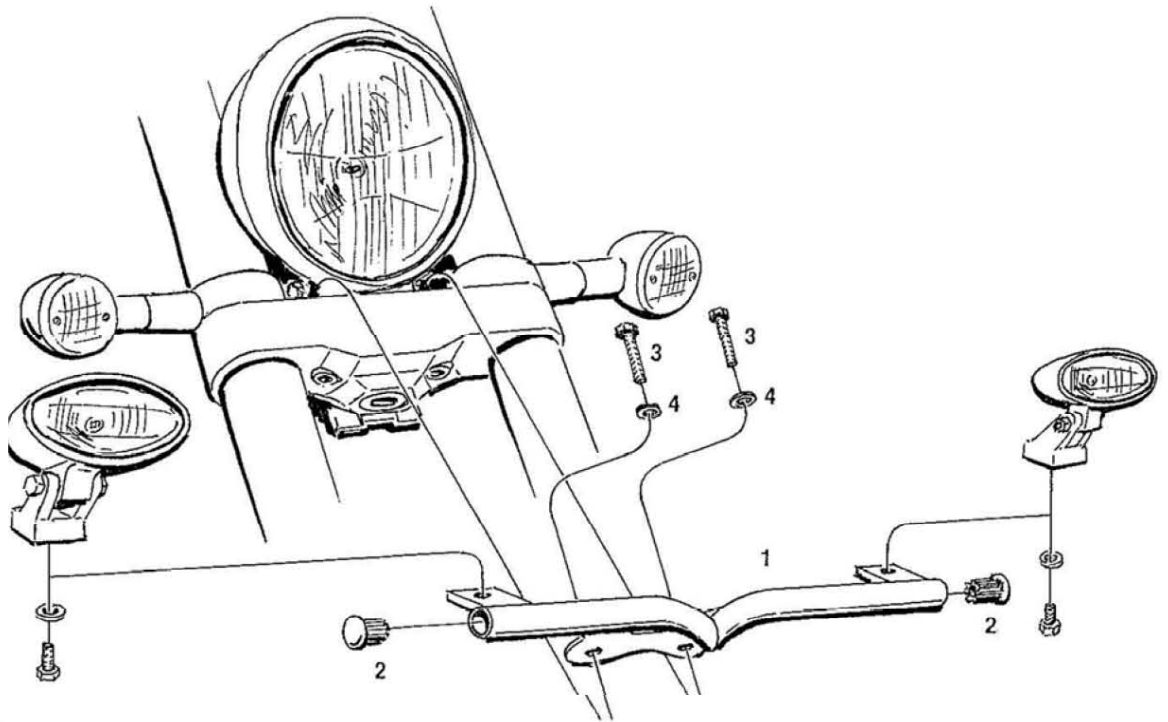

## Spotlight bracket

Art. no. 681-210

### Components

|   |                   |    |
|---|-------------------|----|
| 1 | Spotlight bracket | 1x |
| 2 | Plug              | 2x |
| 3 | Bolt M8 x 50mm    | 2x |
| 4 | Washer M8         | 2x |

Optional:  
68-1011 / 1021  
Turnsignal-Kit  
Turnsignal: 68-7011