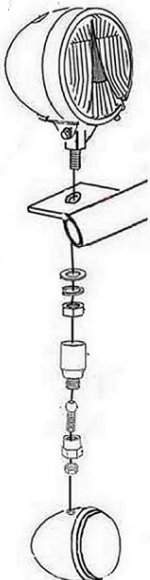

## Spotlight bracket

Art. no. 681-210

### Components

|   |                   |    |
|---|-------------------|----|
| 1 | Spotlight bracket | 1x |
| 2 | Plug              | 2x |
| 3 | Bolt M8 x 50mm    | 2x |
| 4 | Washer M8         | 2x |

Optional:  
68-1011 / 1021  
Turnsignal-Kit  
Turnsignal: 68-7011