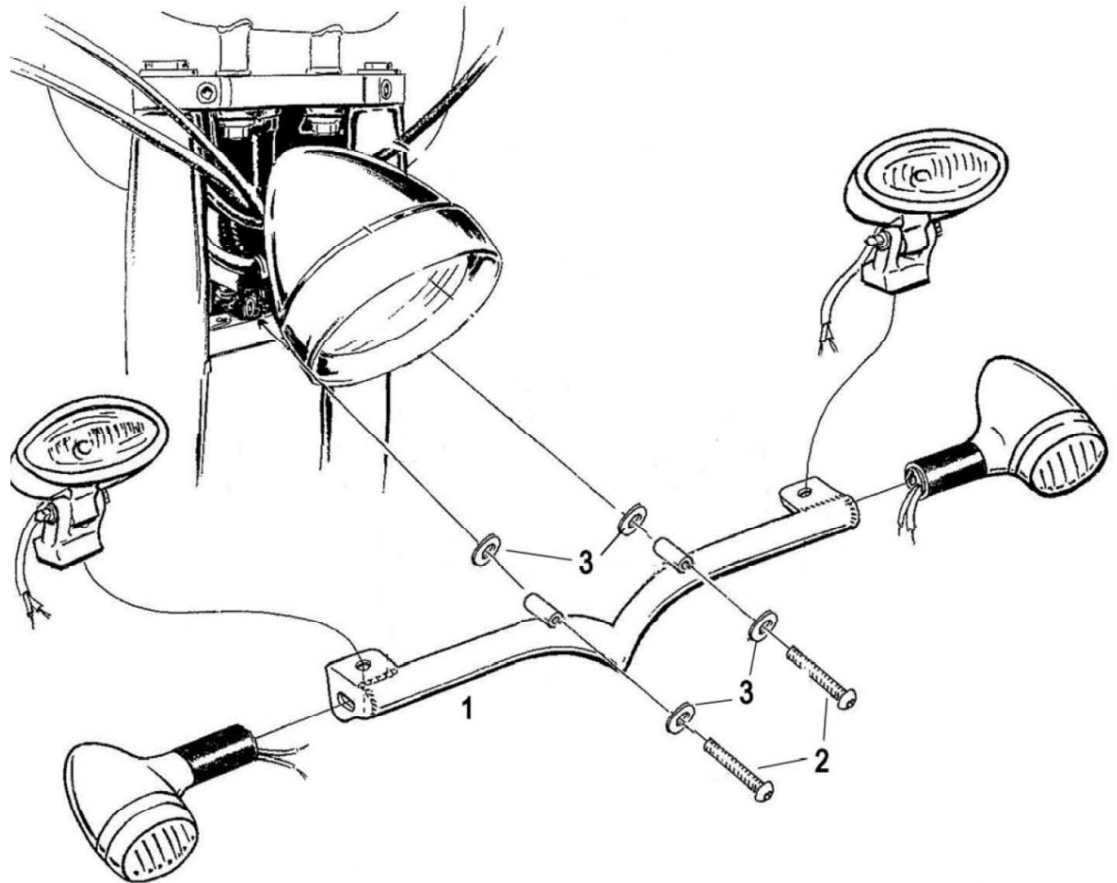

## Spotlight Bracket

Art. no. 681-209

### Components

1	Spotlight bracket	1x
2	Bolt M6 x 55mm	2x
3	Washer M6	4x

Optional:  
68-1011 / 1021  
Turnsignal-Kit  
Turnsignal: 68-7011

Please check all fixings and mounting points before assembly as listed on the mounting instruction sheet.