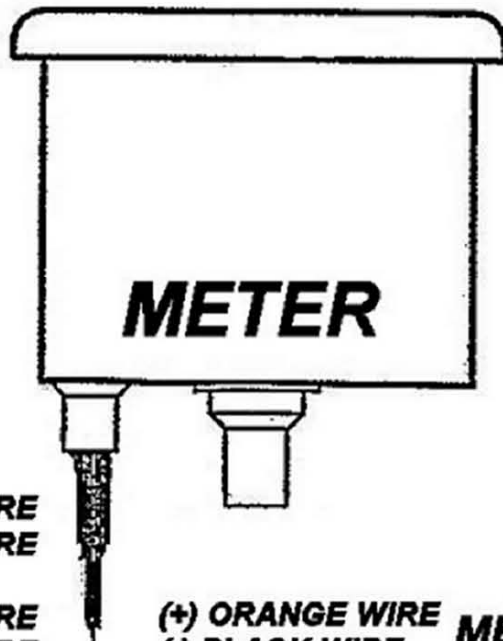

HIGHWAY HAWK

passion for chrome

SPEEDO METER

— 67-118 —

TURNSIGNAL (+) **YELLOW WIRE**
(-) **YELLOW/BLACK WIRE**

OIL (+) **RED WIRE**
(-) **RED/BLACK WIRE**

NEUTRAL (+) **GREEN WIRE**
(-) **GREEN/BLACK WIRE**

(+) **ORANGE WIRE** **METER/LIGHT**
(-) **BLACK WIRE**

(+) **BLUE WIRE**
(-) **BLUE/BLACK WIRE** **HI BEAM**

© Moto-Lux Specialties B.V.
Advices installation by a professional mechanic.
Barneveld- The Netherlands