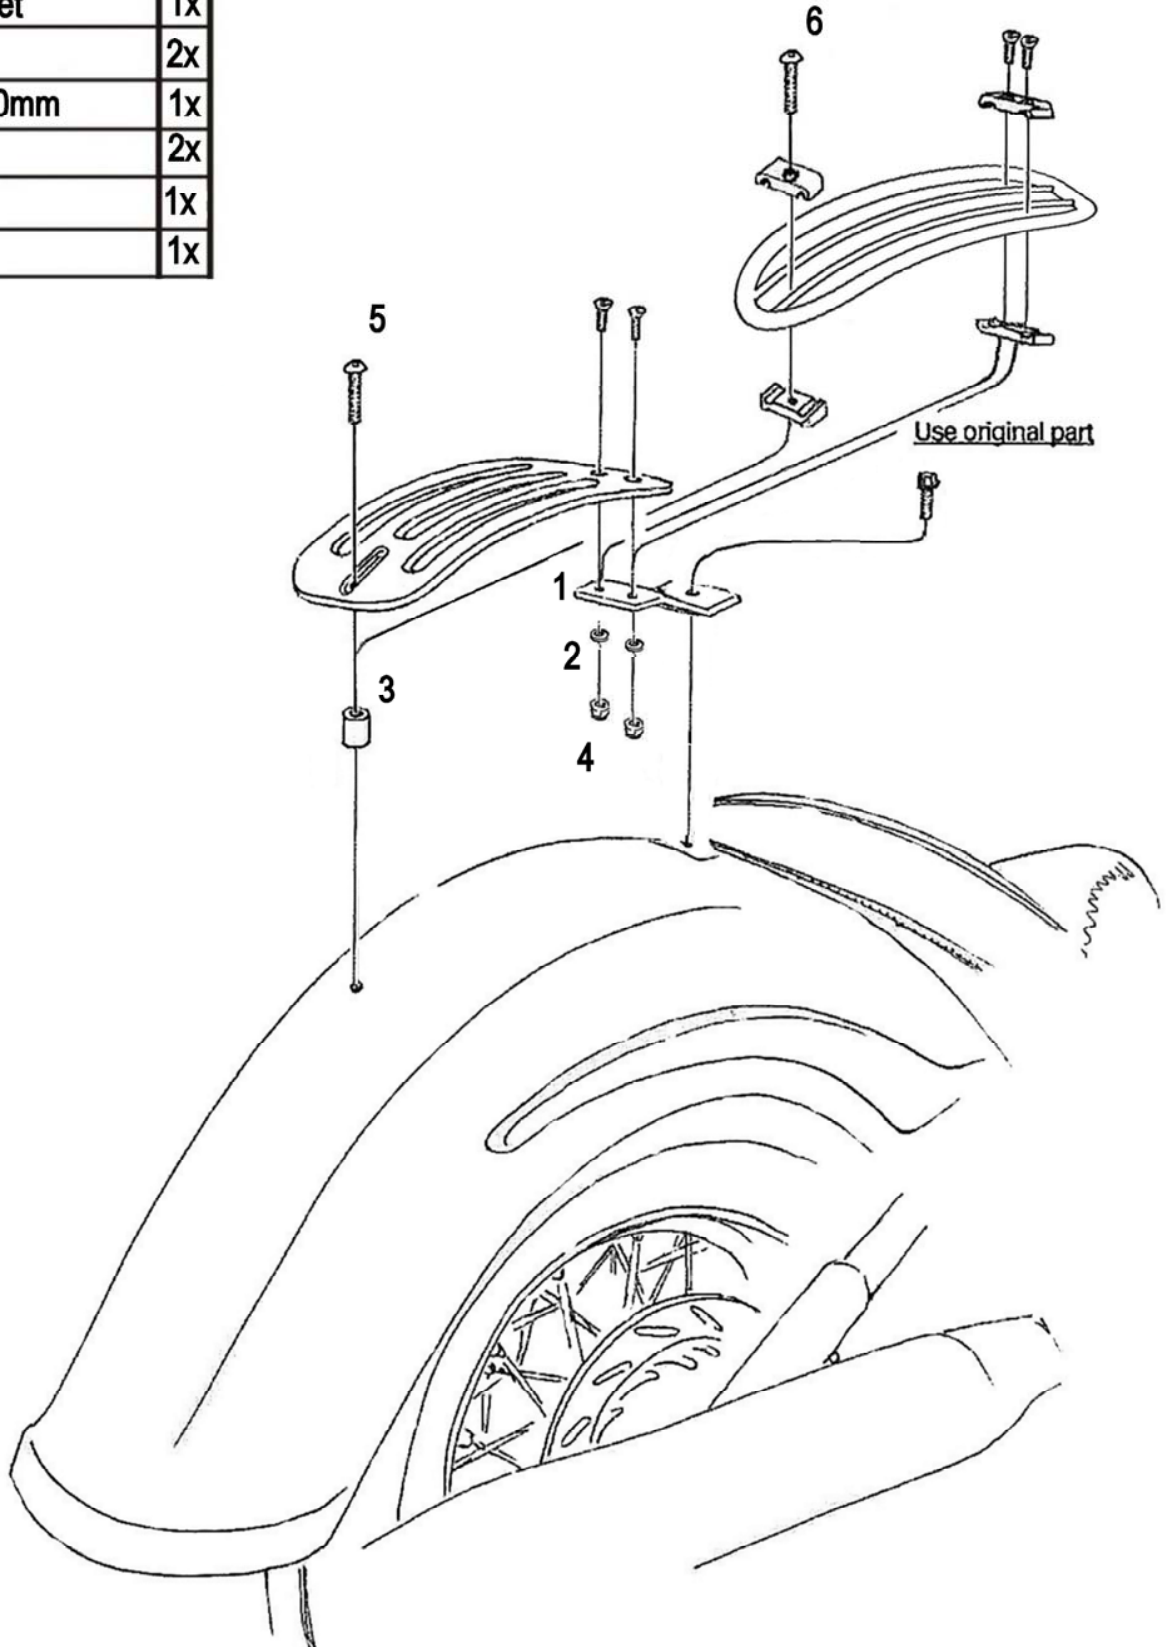

HIGHWAY HAWK

passion for chrome

Solo mounting kit for aluminum or Tubular solorack

Art.no. 661-040

Components

1	Mounting bracket	1x
2	Washer M6	2x
3	Spacer Ø18 x 20mm	1x
4	Nut M6	2x
5	Bolt M6x 35mm	1x
6	Bolt M6x 45mm	1x